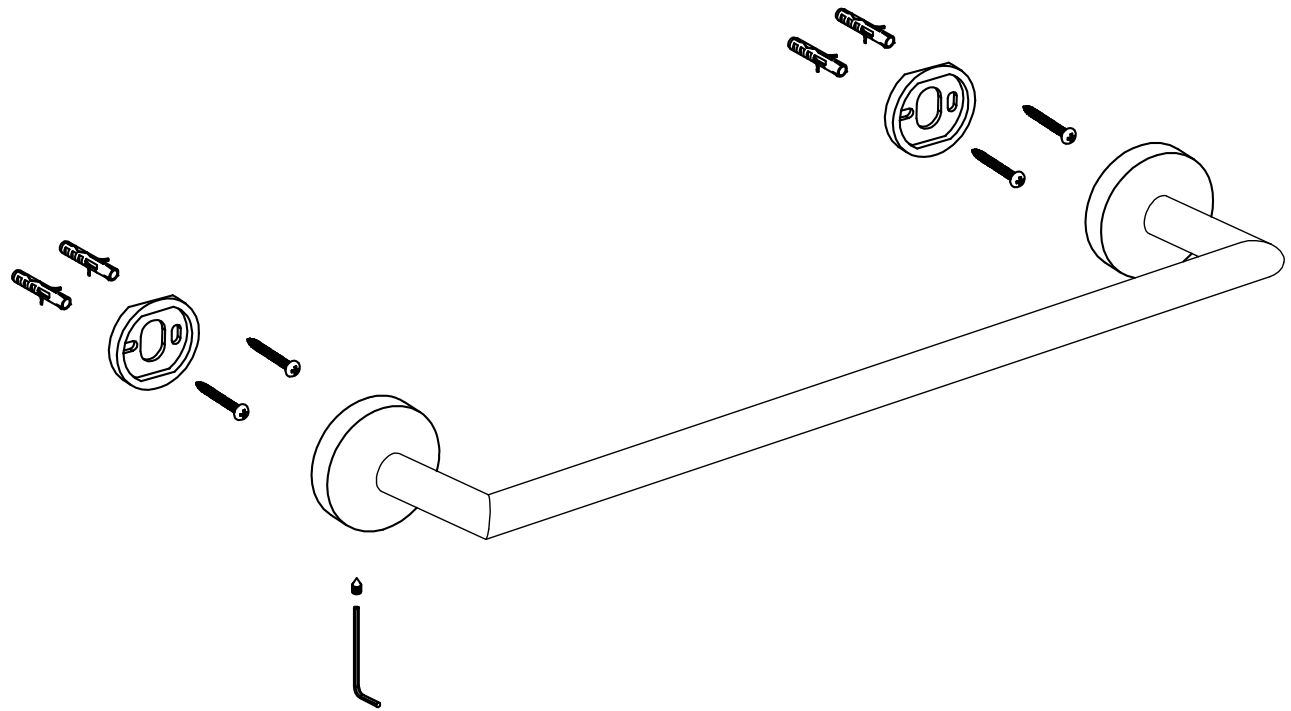

# Installation Instructions

Collection  
Pura

Model |  
Pura WSBC 203210

Dimensions Metric  
*1 inch = 2.54 cm*  
*1 inch = 25.4 mm*

**WS**<sup>®</sup>  
BATH  
COLLECTIONS

1051 Lea Drive - Collegeville, PA 19426  
Tel. 215 513 9400 - Fax 610 831 0215  
[www.ws bathcollections.com](http://www.ws bathcollections.com) - [info@ws bathcollections.com](mailto:info@ws bathcollections.com)