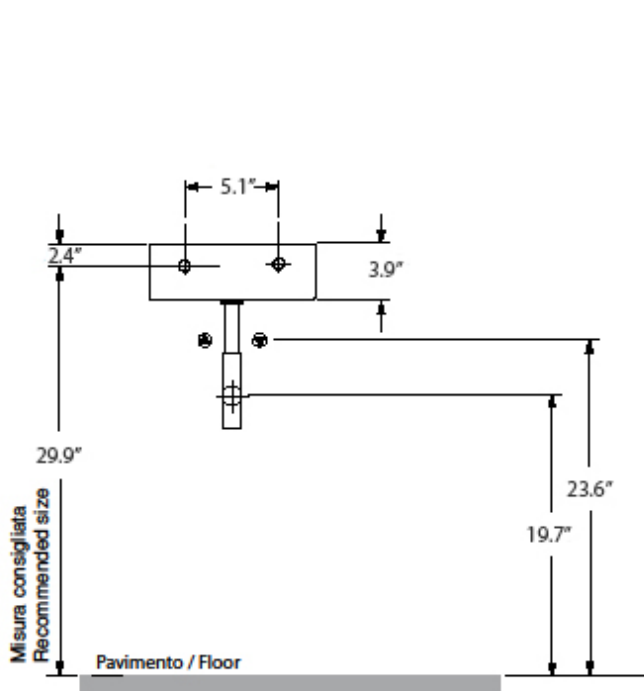

# QUADRO

Cod.3407

QUADRO Lavabo 30x30 sospeso monoforo

QUADRO One hole wall hung washbasin 30x30

Collection  
Kerasan

Model |  
Quadro 3407

Dimensions Metric  
1 inch = 2.54 cm  
1 inch = 25.4 mm

**WS**<sup>®</sup>  
BATH  
COLLECTIONS

## DRAINS

Linea 53991  
Push waste drain (click clack)  
*with overflow*

### Vessel/ countertop installation

Silicone (*optional*)

Collection  
Kerasan

Model |  
Quadro 3407

Dimensions Metric  
*1 inch = 2.54 cm*  
*1 inch = 25.4 mm*

WS<sup>®</sup>

BATH  
COLLECTIONS

1051 Lea Drive - Collegeville, PA 19426  
Tel. 215 513 9400 - Fax 610 831 0215