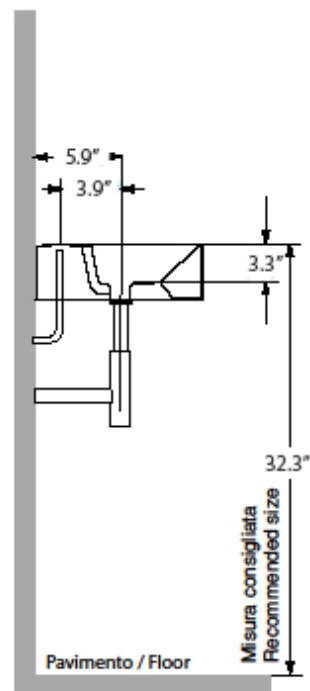

# QUADRO

Cod.3407

QUADRO Lavabo 30x30 sospeso monoforo

QUADRO One hole wall hung washbasin 30x30

Collection  
Kerasan

Model |  
Quadro 3407

Dimensions Metric  
1 inch = 2.54 cm  
1 inch = 25.4 mm

**WS**<sup>®</sup>  
BATH  
COLLECTIONS

### Vessel/ countertop installation

Silicone (*optional*)

Collection  
Kerasan

Model |  
Quadro 3407

Dimensions Metric  
*1 inch = 2.54 cm*  
*1 inch = 25.4 mm*

WS<sup>®</sup>

BATH  
COLLECTIONS

1051 Lea Drive - Collegeville, PA 19426  
Tel. 215 513 9400 - Fax 610 831 0215