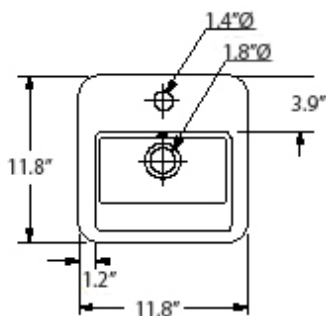

# QUADRO

Cod.3407

QUADRO Lavabo 30x30 sospeso monoforo

QUADRO One hole wall hung washbasin 30x30

Collection  
Kerasan

Model |  
Quadro 3407

Dimensions Metric  
1 inch = 2.54 cm  
1 inch = 25.4 mm

**WS**<sup>®</sup>  
BATH  
COLLECTIONS

### Vessel/ countertop installation

Silicone (*optional*)

Collection  
Kerasan

Model |  
Quadro 3407

Dimensions Metric  
*1 inch = 2.54 cm*  
*1 inch = 25.4 mm*

WS<sup>®</sup>

BATH  
COLLECTIONS

1051 Lea Drive - Collegeville, PA 19426  
Tel. 215 513 9400 - Fax 610 831 0215