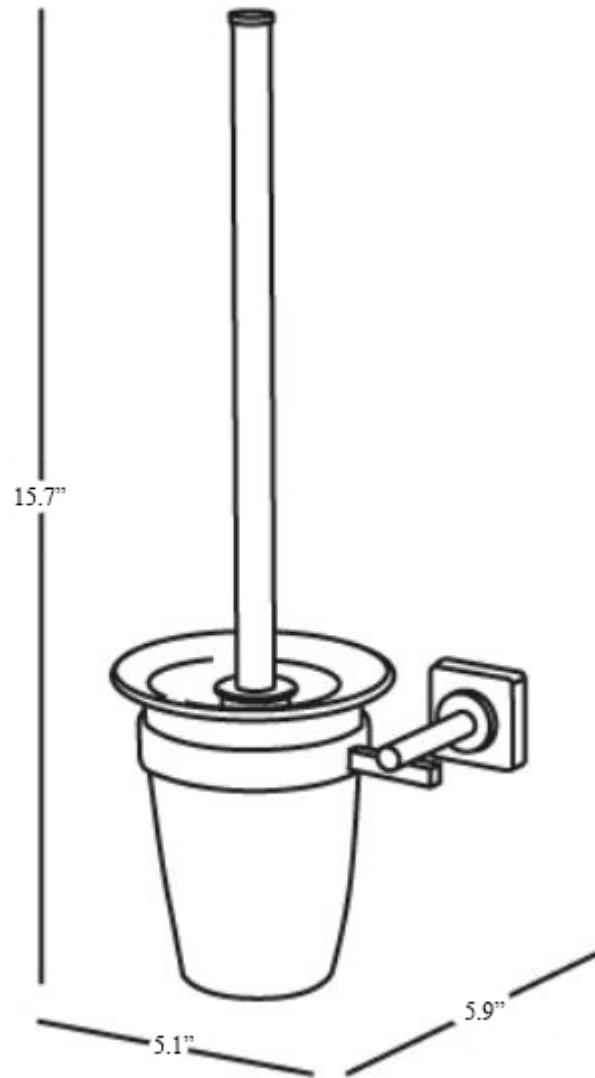

# Product Specs Sheets

Collection  
Quadro

Model |  
Quadro A16140

Dimensions Metric

*1 inch = 2.54 cm*  
*1 inch = 25.4 mm*

**WS**<sup>®</sup>  
BATH  
COLLECTIONS

1051 Lea Drive - Collegeville, PA 19426  
Tel. 215 513 9400 - Fax 610 831 0215  
[www.ws bathcollections.com](http://www.ws bathcollections.com) - [info@ws bathcollections.com](mailto:info@ws bathcollections.com)