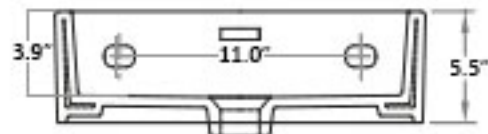

Related Items:

- WSBC 53971 | Free Waste Drain
- WSBC 53922 | Decorative Trap

Finishes:

-  Glossy White
-  Glossy Black
-  Matte Black

SKU# | Options:

- Quattro 40.00 WG | No Faucet Hole, Glossy White
- Quattro 40.01 WG | Single Faucet Hole, Glossy White
- Quattro 40.03-4 WG | Three Faucet Holes 4" Spread, Glossy White
- Quattro 40.03-8 WG | Three Faucet Holes 8" Spread, Glossy White
- Quattro 40.00 BG | No Faucet Hole, Glossy Black
- Quattro 40.01 BG | Single Faucet Hole, Glossy Black
- Quattro 40.03-4 BG | Three Faucet Holes 4" Spread, Glossy Black
- Quattro 40.03-8 BG | Three Faucet Holes 8" Spread, Glossy Black
- Quattro 40.00 BM | No Faucet Hole, Matte Black
- Quattro 40.01 BM | Single Faucet Hole, Matte Black
- Quattro 40.03-4 BM | Three Faucet Holes 4" Spread, Matte Black
- Quattro 40.03-8 BM | Three Faucet Holes 8" Spread, Matte Black
- Quattro 40.02L | Soap Dispenser Hole (Left)
- Quattro 40.02R | Soap Dispenser Hole (Right)

* WS Bath Collections reserves the right to revise dimensions or information on this sheet without notice

Collection Quattro	Model Quattro 40	Dimensions Metric <i>1 inch = 2.54 cm</i> <i>1 inch = 25.4 mm</i>	 1051 Lea Drive - Collegeville, PA 19426 Tel. 215 513 9400 - Fax 610 831 0215 www.ws bathcollections.com - info@ws bathcollections.com
--------------------------------	------------------------------	--	---

Collection
Quattro

Model |
Quattro 40

Dimensions Metric
1 inch = 2.54 cm
1 inch = 25.4 mm

WS[®]
BATH
COLLECTIONS

1051 Lea Drive - Collegeville, PA 19426
Tel. 215 513 9400 - Fax 610 831 0215
www.ws bathcollections.com - info@ws bathcollections.com

MOUNTING HARDWARE

Wall-mount installation

Vessel/ countertop installation

Bolts

Silicone (*optional*)

Collection
Quattro

Model |
Quattro 40

Dimensions Metric
1 inch = 2.54 cm
1 inch = 25.4 mm