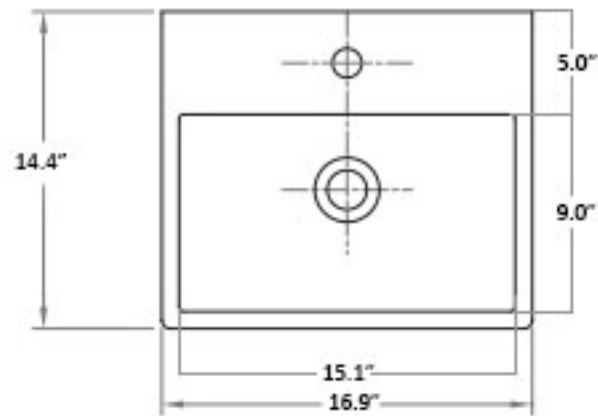

* WS Bath Collections reserves the right to revise dimensions or information on this sheet without notice

Collection Quattro	Model Quattro 40	Dimensions Metric <i>1 inch = 2.54 cm</i> <i>1 inch = 25.4 mm</i>	 1051 Lea Drive - Collegeville, PA 19426 Tel. 215 513 9400 - Fax 610 831 0215 www.ws bathcollections.com - info@ws bathcollections.com
--------------------------------	------------------------------	--	---

Collection
Quattro

Model |
Quattro 40

Dimensions Metric
1 inch = 2.54 cm
1 inch = 25.4 mm

WS[®]
BATH
COLLECTIONS

1051 Lea Drive - Collegeville, PA 19426
Tel. 215 513 9400 - Fax 610 831 0215
www.ws bathcollections.com - info@ws bathcollections.com

MOUNTING HARDWARE

Wall-mount installation

Vessel/ countertop installation

Bolts

Silicone (*optional*)

Collection
Quattro

Model |
Quattro 40

Dimensions Metric
1 inch = 2.54 cm
1 inch = 25.4 mm