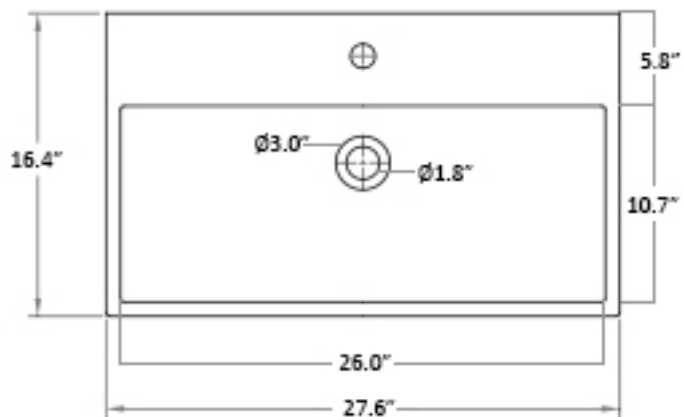

* WS Bath Collections reserves the right to revise dimensions or information on this sheet without notice

Collection |
Quattro

Model |
Quattro 70

Dimensions Metric

1 inch = 2.54 cm

1 inch = 25.4 mm

WS[®]
BATH
COLLECTIONS

1051 Lea Drive - Collegeville, PA 19426
Tel. 215 513 9400 - Fax 610 831 0215

www.ws bathcollections.com - info@ws bathcollections.com

Collection
Quattro

Model |
Quattro 70

Dimensions Metric
1 inch = 2.54 cm
1 inch = 25.4 mm

MOUNTING HARDWARE

Wall-mount installation

Vessel/ countertop installation

Bolts

Silicone (*optional*)

Collection
Quattro

Model |
Quattro 70

Dimensions Metric
1 inch = 2.54 cm
1 inch = 25.4 mm