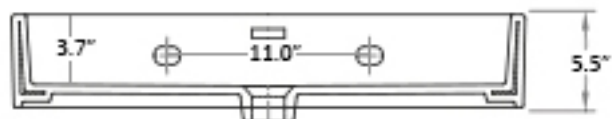

* WS Bath Collections reserves the right to revise dimensions or information on this sheet without notice

Collection |
Quattro

Model |
Quattro 70

Dimensions Metric

1 inch = 2.54 cm

1 inch = 25.4 mm

WS[®]
BATH
COLLECTIONS

1051 Lea Drive - Collegeville, PA 19426
Tel. 215 513 9400 - Fax 610 831 0215

www.ws bathcollections.com - info@ws bathcollections.com

Collection
Quattro

Model |
Quattro 70

Dimensions Metric
1 inch = 2.54 cm
1 inch = 25.4 mm