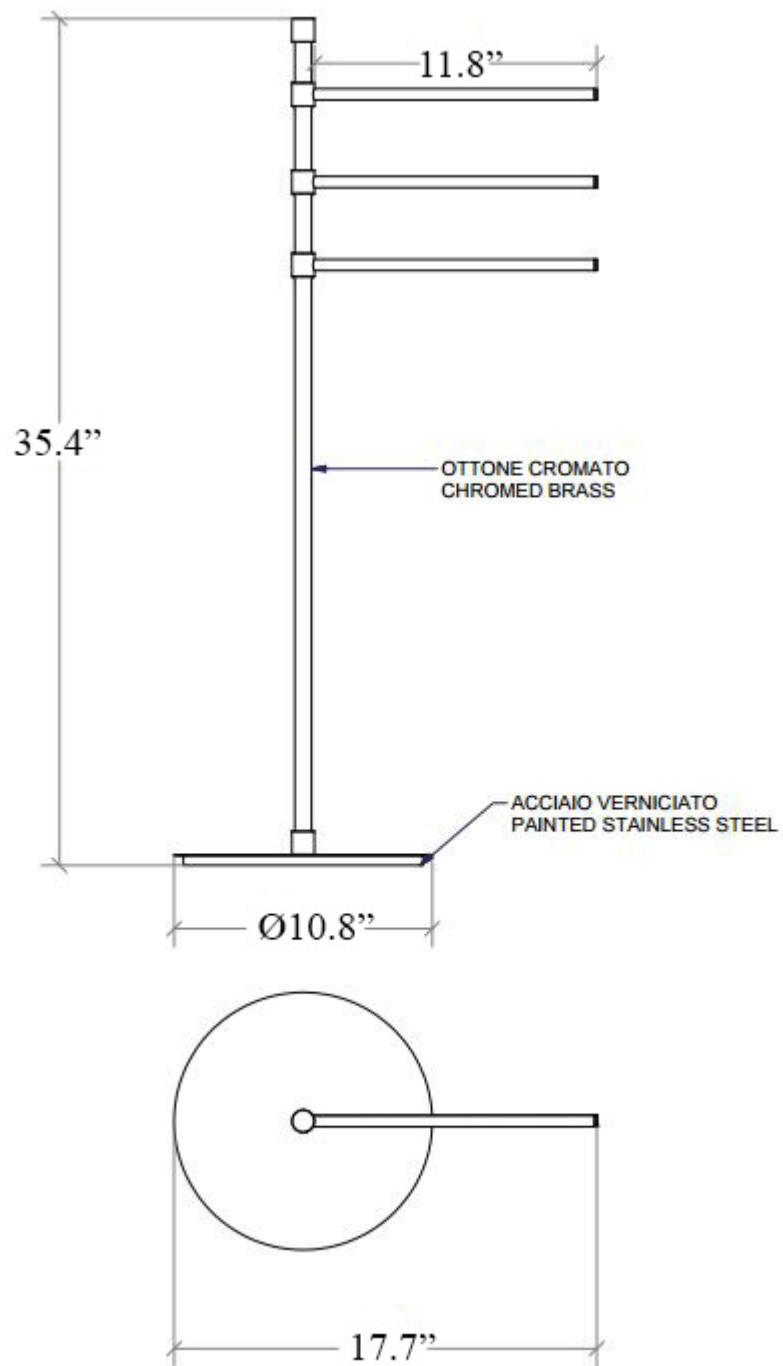

# Product Specs Sheets

Collection  
Ranpin

Model |  
Ranpin 5120

Dimensions Metric

1 inch = 2.54 cm  
1 inch = 25.4 mm

**WS**<sup>®</sup>  
BATH  
COLLECTIONS

1051 Lea Drive - Collegeville, PA 19426  
Tel. 215 513 9400 - Fax 610 831 0215  
[www.ws bathcollections.com](http://www.ws bathcollections.com) - [info@ws bathcollections.com](mailto:info@ws bathcollections.com)