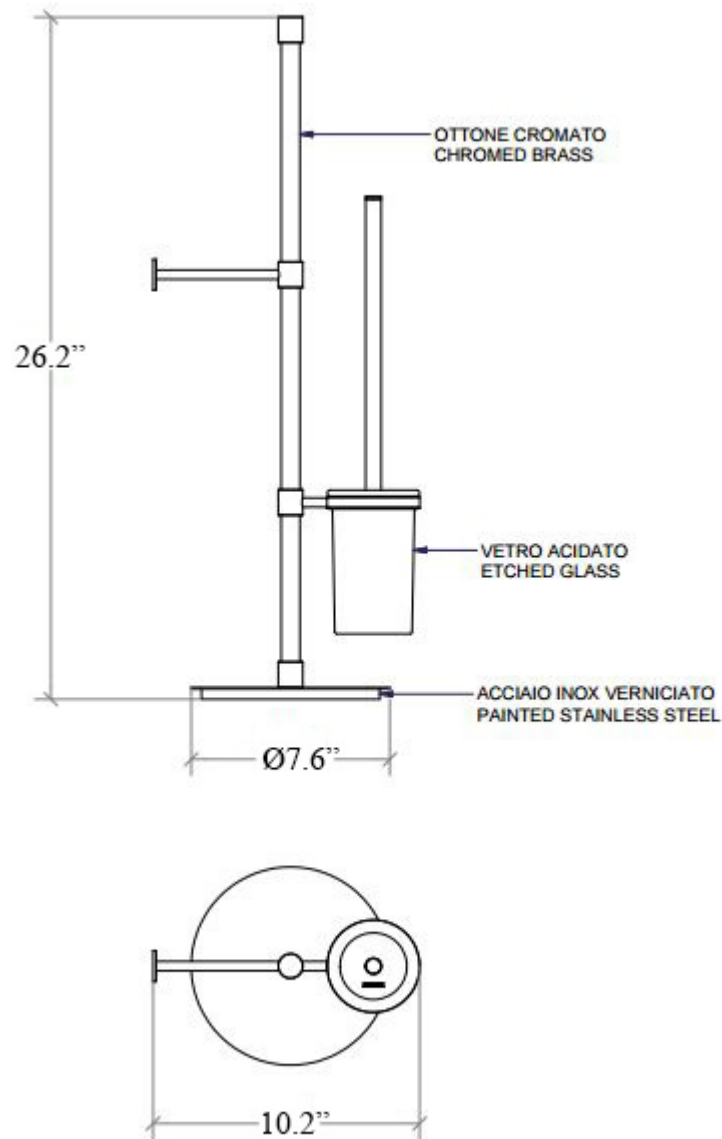

Product Specs Sheets

Collection
Ranpin

Model |
Ranpin 5124

Dimensions Metric

1 inch = 2.54 cm
1 inch = 25.4 mm

WS[®]
BATH
COLLECTIONS

1051 Lea Drive - Collegeville, PA 19426
Tel. 215 513 9400 - Fax 610 831 0215
www.ws bathcollections.com - info@ws bathcollections.com