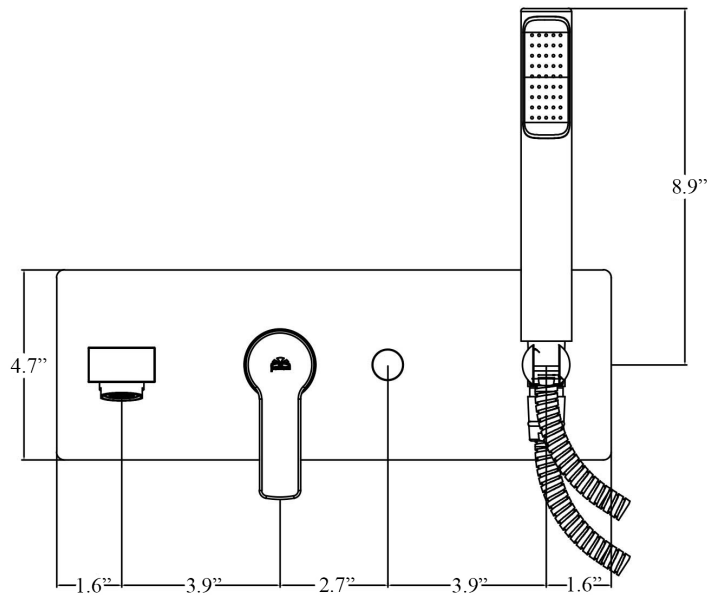

# Product Specs Sheets

All connections/ hoses to US standards

Collection  
Red

Model |  
Red 001

Dimensions Metric

1 inch = 2.54 cm  
1 inch = 25.4 mm

WS<sup>®</sup>  
BATH  
COLLECTIONS

1051 Lea Drive - Collegeville, PA 19426  
Tel. 215 513 9400 - Fax 610 831 0215