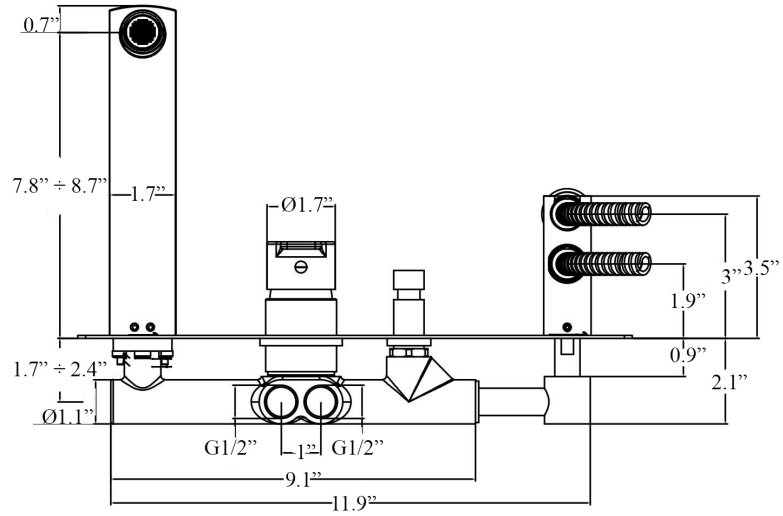

# Product Specs Sheets

All connections/ hoses to US standards

Collection  
Red

Model |  
Red 001

Dimensions Metric

1 inch = 2.54 cm  
1 inch = 25.4 mm

WS<sup>®</sup>  
BATH  
COLLECTIONS

1051 Lea Drive - Collegeville, PA 19426  
Tel. 215 513 9400 - Fax 610 831 0215