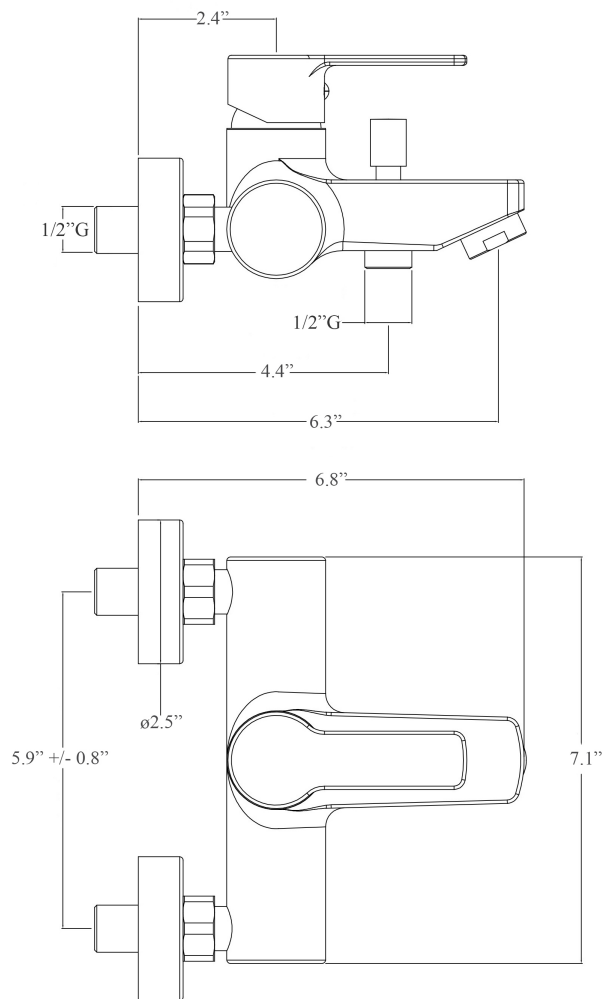

Product Specs Sheets

All connections/ hoses to US standards

Collection
Red

Model |
Red 023

Dimensions Metric

1 inch = 2.54 cm
1 inch = 25.4 mm

WS[®]
BATH
COLLECTIONS

1051 Lea Drive - Collegeville, PA 19426
Tel. 215 513 9400 - Fax 610 831 0215
www.ws bathcollections.com - info@ws bathcollections.com