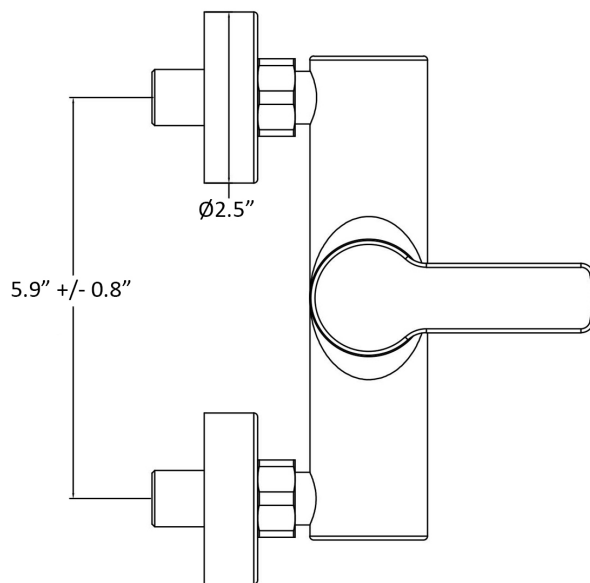

# Product Specs Sheets

All connections/ hoses to US standards

Collection  
Red

Model |  
Red 168

Dimensions Metric

1 inch = 2.54 cm  
1 inch = 25.4 mm

**WS**<sup>®</sup>  
BATH  
COLLECTIONS

1051 Lea Drive - Collegeville, PA 19426  
Tel. 215 513 9400 - Fax 610 831 0215  
[www.ws bathcollections.com](http://www.ws bathcollections.com) - [info@ws bathcollections.com](mailto:info@ws bathcollections.com)