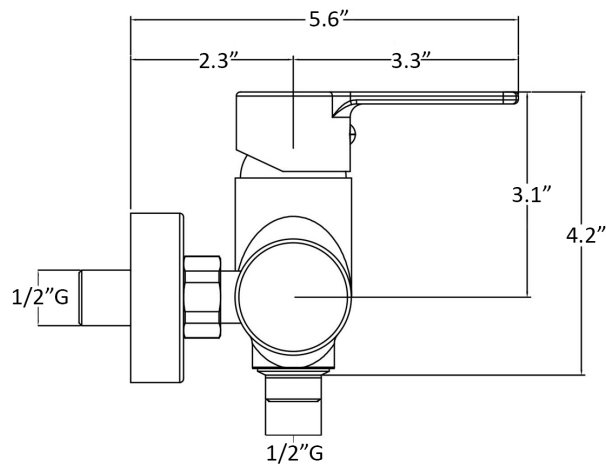

# Product Specs Sheets

All connections/ hoses to US standards

Collection  
Red

Model |  
Red 168

Dimensions Metric

1 inch = 2.54 cm  
1 inch = 25.4 mm

**WS**<sup>®</sup>  
BATH  
COLLECTIONS

1051 Lea Drive - Collegeville, PA 19426  
Tel. 215 513 9400 - Fax 610 831 0215  
[www.ws bathcollections.com](http://www.ws bathcollections.com) - [info@ws bathcollections.com](mailto:info@ws bathcollections.com)