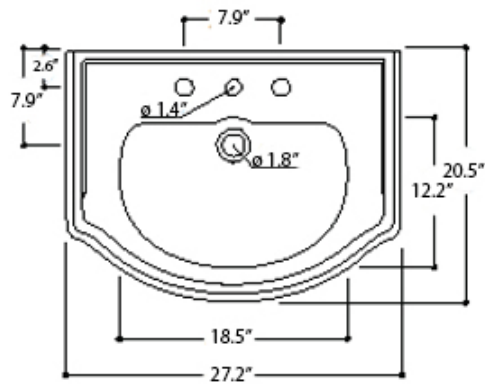

# RETRO

Cod.7350

Mobile noce aperto per lavabo 69  
Walnut furniture for basin 69

pavimento finito/floor level

Collection  
Kerasan

Model |  
Retro 1046+7350

Dimensions Metric  
1 inch = 2.54 cm  
1 inch = 25.4 mm

### Vessel/ countertop installation

Silicone (*optional*)

Collection  
Kerasan

Model |  
Retro 1046+7350

Dimensions Metric  
*1 inch = 2.54 cm*  
*1 inch = 25.4 mm*

**WS**<sup>®</sup>  
**BATH**  
**COLLECTIONS**