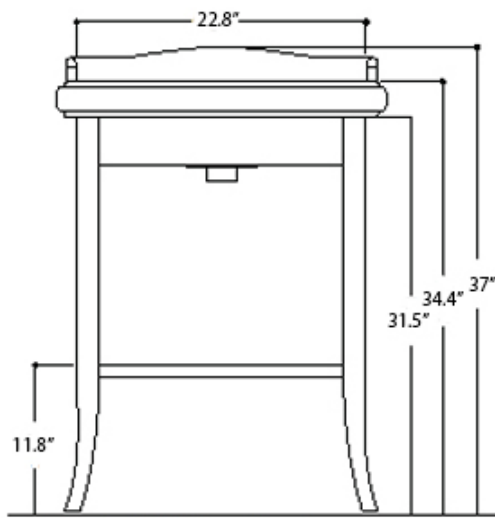

# RETRO

Cod.7350

Mobile noce aperto per lavabo 69  
Walnut furniture for basin 69

pavimento finito/floor level

Collection  
Kerasan

Model |  
Retro 1046+7350

Dimensions Metric  
1 inch = 2.54 cm  
1 inch = 25.4 mm

### Vessel/ countertop installation

Silicone (*optional*)

Collection  
Kerasan

Model |  
Retro 1046+7350

Dimensions Metric  
*1 inch = 2.54 cm*  
*1 inch = 25.4 mm*

**WS**<sup>®</sup>  
**BATH**  
**COLLECTIONS**