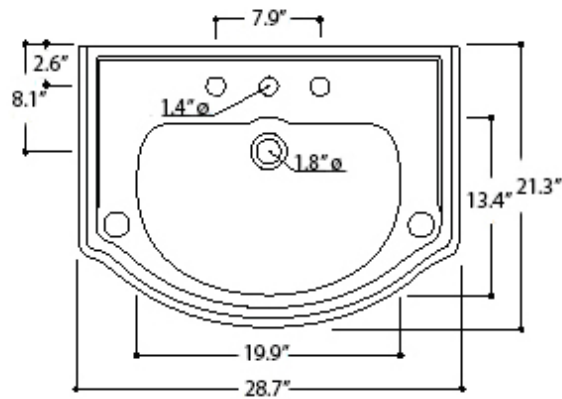

### SKU# | Options:

- Retro 1047.01+1070 WG | Glossy White, One Faucet Hole
- Retro 1047.03-4+1070 WG | Glossy White, Three Faucet Holes 4" Spread
- Retro 1047.03-8+1070 WG | Glossy White, Three Faucet Holes 8" Spread
- Retro 1047.01+1070 BG | Glossy Black, One Faucet Hole
- Retro 1047.03-4+1070 BG | Glossy Black, Three Faucet Holes 4" Spread
- Retro 1047.03-8+1070 BG | Glossy Black, Three Faucet Holes 8" Spread

\* WS Bath Collections reserves the right to revise dimensions or information on this sheet without notice

<b>Collection  </b> Retro	<b>Model  </b> Retro 1047+1070	Dimensions Metric <i>1 inch = 2.54 cm</i> <i>1 inch = 25.4 mm</i>	 1051 Lea Drive - Collegeville, PA 19426 Tel. 215 513 9400 - Fax 610 831 0215 <a href="http://www.ws bathcollections.com">www.ws bathcollections.com</a> - <a href="mailto:info@ws bathcollectins.com">info@ws bathcollectins.com</a>
------------------------------	-----------------------------------	---	---

Collection  
Retro

Model |  
Retro 1047 + 1070

Dimensions Metric

1 inch = 2.54 cm  
1 inch = 25.4 mm

**WS**<sup>®</sup>  
BATH  
COLLECTIONS

1051 Lea Drive - Collegeville, PA 19426  
Tel. 215 513 9400 - Fax 610 831 0215

### Vessel/ countertop installation

Bolts

Silicone (*optional*)

Collection  
Retro

Model |  
Retro 1047+1070

Dimensions Metric  
*1 inch = 2.54 cm*  
*1 inch = 25.4 mm*

**WS**®  
**BATH**  
**COLLECTIONS**

1051 Lea Drive - Collegeville, PA 19426  
Tel. 215 513 9400 - Fax 610 831 0215  
[www.ws bathcollections.com](http://www.ws bathcollections.com) - [info@ws bathcollections.com](mailto:info@ws bathcollections.com)