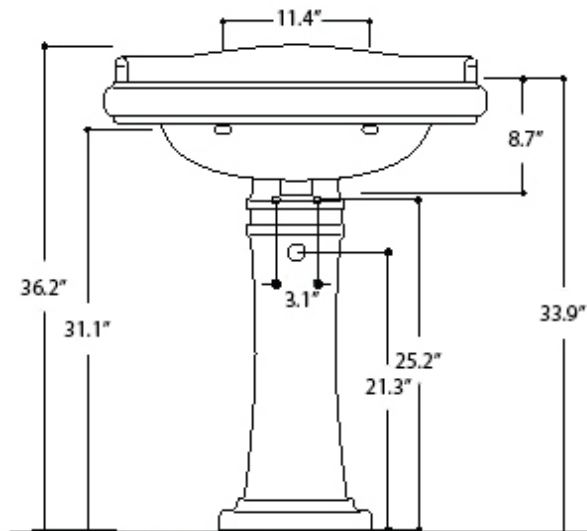

\* WS Bath Collections reserves the right to revise dimensions or information on this sheet without notice

<b>Collection  </b> Retro	<b>Model  </b> Retro 1047+1070	Dimensions Metric <i>1 inch = 2.54 cm</i> <i>1 inch = 25.4 mm</i>	 1051 Lea Drive - Collegeville, PA 19426 Tel. 215 513 9400 - Fax 610 831 0215 <a href="http://www.ws bathcollections.com">www.ws bathcollections.com</a> - <a href="mailto:info@ws bathcollectins.com">info@ws bathcollectins.com</a>
------------------------------	-----------------------------------	---	---

Collection  
Retro

Model |  
Retro 1047 + 1070

Dimensions Metric

1 inch = 2.54 cm  
1 inch = 25.4 mm

**WS**<sup>®</sup>  
BATH  
COLLECTIONS

1051 Lea Drive - Collegeville, PA 19426  
Tel. 215 513 9400 - Fax 610 831 0215

### Vessel/ countertop installation

Bolts

Silicone (*optional*)

Collection  
Retro

Model |  
Retro 1047+1070

Dimensions Metric  
*1 inch = 2.54 cm*  
*1 inch = 25.4 mm*

**WS**®  
**BATH**  
**COLLECTIONS**

1051 Lea Drive - Collegeville, PA 19426  
Tel. 215 513 9400 - Fax 610 831 0215  
[www.ws bathcollections.com](http://www.ws bathcollections.com) - [info@ws bathcollections.com](mailto:info@ws bathcollections.com)