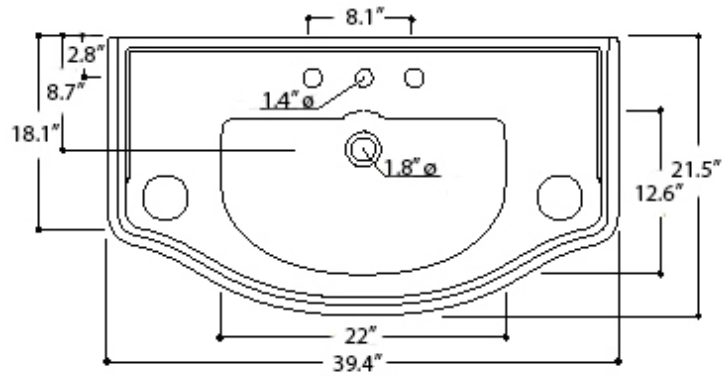

Related Items:

- WSBC 53991 | Push Waste Drain
- WSBC 53922 | Decorative Trap

Finishes:

 Ceramic White

SKU# | Options:

- Retro 1050.01+1079 | One Faucet Hole
- Retro 1050.03+1079 | Three Faucet Holes

\* WS Bath Collections reserves the right to revise dimensions or information on this sheet without notice

<b>Collection  </b> Retro	<b>Model  </b> Retro 1050+1079	Dimensions Metric <i>1 inch = 2.54 cm</i> <i>1 inch = 25.4 mm</i>	 1051 Lea Drive - Collegeville, PA 19426 Tel. 215 513 9400 - Fax 610 831 0215 <a href="http://www.ws bathcollections.com">www.ws bathcollections.com</a> - <a href="mailto:info@ws bathcollections.com">info@ws bathcollections.com</a>
------------------------------	-----------------------------------	---	---

Collection  
Retro

Model |  
Retro 1050+1079

Dimensions Metric

1 inch = 2.54 cm  
1 inch = 25.4 mm

**WS**<sup>®</sup>  
BATH  
COLLECTIONS

1051 Lea Drive - Collegeville, PA 19426  
Tel. 215 513 9400 - Fax 610 831 0215  
[www.ws bathcollections.com](http://www.ws bathcollections.com) - [info@ws bathcollections.com](mailto:info@ws bathcollections.com)

### Vessel/ countertop installation

Bolts

Silicone (*optional*)

Collection  
Retro

Model |  
Retro 1050+1079

Dimensions Metric  
*1 inch = 2.54 cm*  
*1 inch = 25.4 mm*

**WS**<sup>®</sup>  
**BATH**  
**COLLECTIONS**