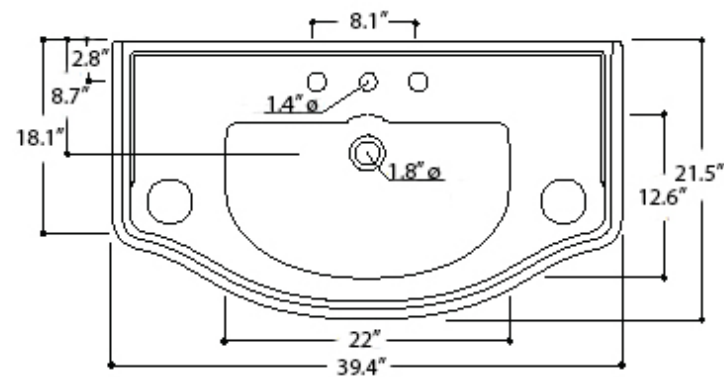

RETRO

Cod.1050

Lavabo 100 monoforo (tre fori a richiesta)

Washbasin 100 one hole (three holes on demand)

Cod.1079

Supporto in ceramica

Ceramic support

Collection
Retro

Model |
Retro 1050
Retro 1079

Dimensions Metric
1 inch = 2.54 cm
1 inch = 25.4 mm

1051 Lea Drive - Collegeville, PA 19426
Tel. 215 513 9400 - Fax 610 831 0215
www.ws bathcollections.com - info@ws bathcollections.com

MOUNTING HARDWARE

Wall-mount installation

Vessel/ countertop installation

Bolts

Silicone (*optional*)

Collection
Retro

Model |
Retro 1050
Retro 1079

Dimensions Metric
1 inch = 2.54 cm
1 inch = 25.4 mm