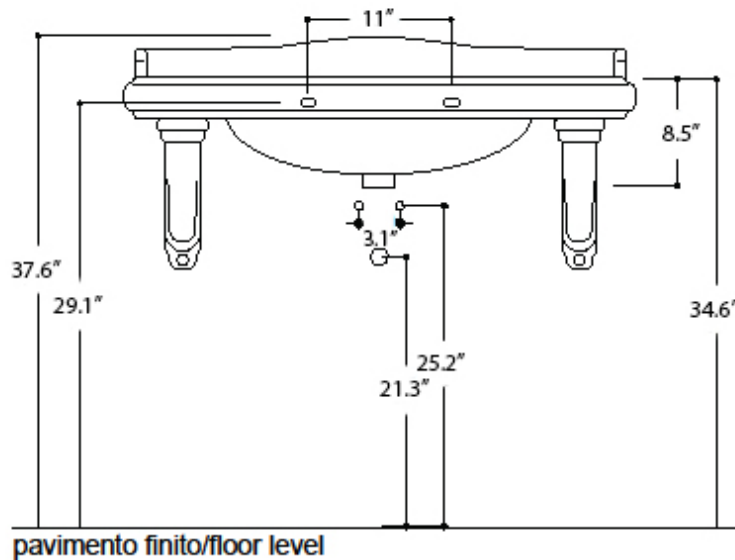

RETRO

Cod.1050

Lavabo 100 monoforo (tre fori a richiesta)

Washbasin 100 one hole (three holes on demand)

Cod.1079

Supporto in ceramica

Ceramic support

Collection
Retro

Model |
Retro 1050
Retro 1079

Dimensions Metric
1 inch = 2.54 cm
1 inch = 25.4 mm

1051 Lea Drive - Collegeville, PA 19426
Tel. 215 513 9400 - Fax 610 831 0215
www.ws bathcollections.com - info@ws bathcollections.com

MOUNTING HARDWARE

Wall-mount installation

Vessel/ countertop installation

Bolts

Silicone (*optional*)

Collection
Retro

Model |
Retro 1050
Retro 1079

Dimensions Metric
1 inch = 2.54 cm
1 inch = 25.4 mm