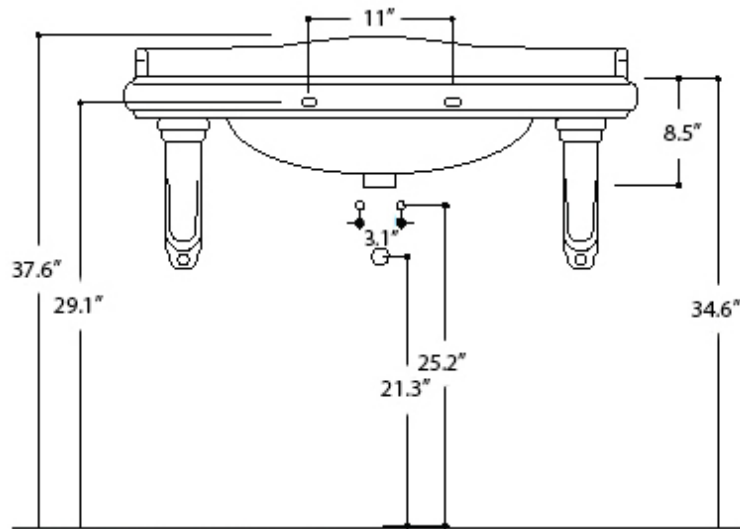

Related Items:

- WSBC 53991 | Push Waste Drain
- WSBC 53922 | Decorative Trap

Finishes:

 Ceramic White

SKU# | Options:

- Retro 1050.01+1079 | One Faucet Hole
- Retro 1050.03+1079 | Three Faucet Holes

\* WS Bath Collections reserves the right to revise dimensions or information on this sheet without notice

<b>Collection  </b> Retro	<b>Model  </b> Retro 1050+1079	Dimensions Metric <i>1 inch = 2.54 cm</i> <i>1 inch = 25.4 mm</i>	 1051 Lea Drive - Collegeville, PA 19426 Tel. 215 513 9400 - Fax 610 831 0215 <a href="http://www.ws bathcollections.com">www.ws bathcollections.com</a> - <a href="mailto:info@ws bathcollections.com">info@ws bathcollections.com</a>
------------------------------	-----------------------------------	---	---

Collection  
Retro

Model |  
Retro 1050+1079

Dimensions Metric

1 inch = 2.54 cm  
1 inch = 25.4 mm

**WS**<sup>®</sup>  
BATH  
COLLECTIONS

1051 Lea Drive - Collegeville, PA 19426  
Tel. 215 513 9400 - Fax 610 831 0215  
[www.ws bathcollections.com](http://www.ws bathcollections.com) - [info@ws bathcollections.com](mailto:info@ws bathcollections.com)

### Vessel/ countertop installation

Bolts

Silicone (*optional*)

Collection  
Retro

Model |  
Retro 1050+1079

Dimensions Metric  
*1 inch = 2.54 cm*  
*1 inch = 25.4 mm*

**WS**<sup>®</sup>  
**BATH**  
**COLLECTIONS**