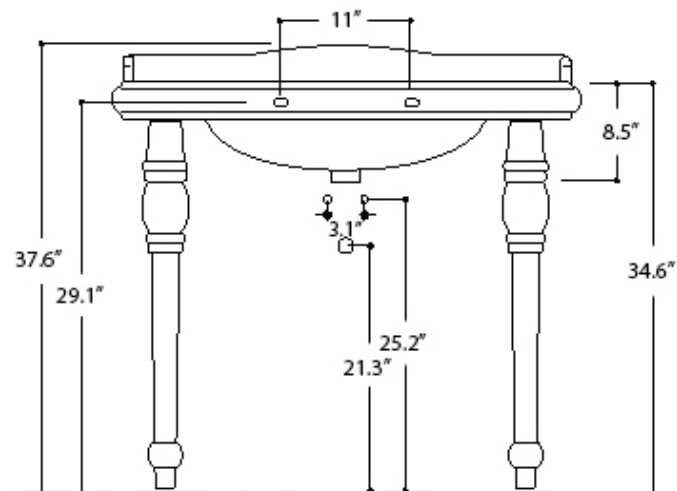

Related Items:

- WSBC 53991 | Push Waste Drain
- WSBC 53922 | Decorative Trap

Finishes:

 Ceramic White

SKU# | Options:

- Retro 1050.01+1083 | One Faucet Hole
- Retro 1050.03-4+1083 | Three Faucet Holes 4" Spread
- Retro 1050.03-8+1083 | Three Faucet Holes 8" Spread

* WS Bath Collections reserves the right to revise dimensions or information on this sheet without notice

Collection Retro	Model Retro 1050+1083	Dimensions Metric <i>1 inch = 2.54 cm</i> <i>1 inch = 25.4 mm</i>	 1051 Lea Drive - Collegeville, PA 19426 Tel. 215 513 9400 - Fax 610 831 0215 www.ws bathcollections.com - info@ws bathcollectins.com
------------------------------	-----------------------------------	---	---

Collection
Retro

Model |
Retro 1050 + 1083

Dimensions Metric
1 inch = 2.54 cm
1 inch = 25.4 mm

WS[®]
BATH
COLLECTIONS

1051 Lea Drive - Collegeville, PA 19426
Tel. 215 513 9400 - Fax 610 831 0215
www.ws bathcollections.com - info@ws bathcollections.com

Dimensions Metric
1 inch = 2.54 cm
1 inch = 25.4 mm

WS[®]
BATH
COLLECTIONS

1051 Lea Drive - Collegeville, PA 19426
Tel. 215 513 9400 - Fax 610 831 0215
www.ws bathcollections.com - info@ws bathcollections.com