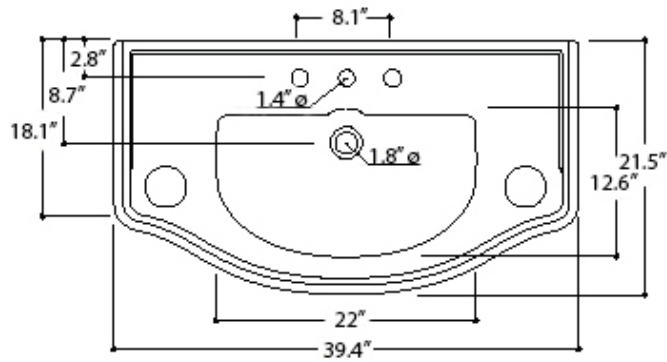

Related Items:

- WSBC 53991 | Push Waste Drain
- WSBC 53922 | Decorative Trap

Finishes:

 Ceramic White

SKU# | Options:

- Retro 1050.01+1083 | One Faucet Hole
- Retro 1050.03-4+1083 | Three Faucet Holes 4" Spread
- Retro 1050.03-8+1083 | Three Faucet Holes 8" Spread

* WS Bath Collections reserves the right to revise dimensions or information on this sheet without notice

Collection Retro	Model Retro 1050+1083	Dimensions Metric <i>1 inch = 2.54 cm</i> <i>1 inch = 25.4 mm</i>	 1051 Lea Drive - Collegeville, PA 19426 Tel. 215 513 9400 - Fax 610 831 0215 www.ws bathcollections.com - info@ws bathcollectins.com
------------------------------	-----------------------------------	---	---

Collection
Retro

Model |
Retro 1050 + 1083

Dimensions Metric
1 inch = 2.54 cm
1 inch = 25.4 mm

WS[®]
BATH
COLLECTIONS

1051 Lea Drive - Collegeville, PA 19426
Tel. 215 513 9400 - Fax 610 831 0215
www.ws bathcollections.com - info@ws bathcollections.com

Dimensions Metric
1 inch = 2.54 cm
1 inch = 25.4 mm

WS[®]
BATH
COLLECTIONS

1051 Lea Drive - Collegeville, PA 19426
Tel. 215 513 9400 - Fax 610 831 0215
www.ws bathcollections.com - info@ws bathcollections.com