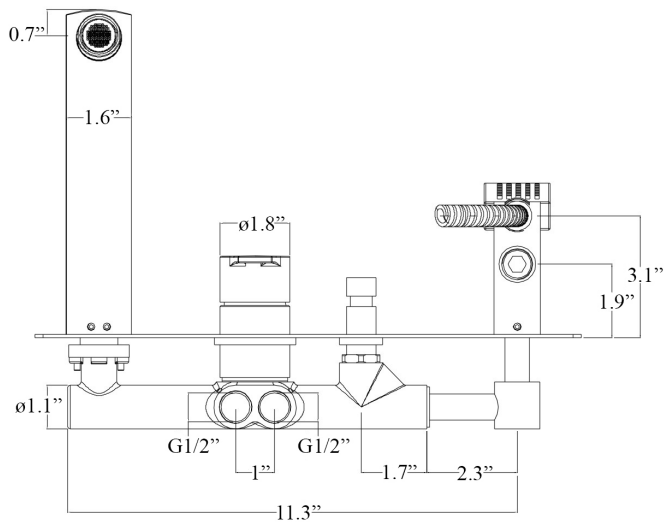

Product Specs Sheets

Collection
Ringo

Model |
Ringo 001

Dimensions Metric

1 inch = 2.54 cm
1 inch = 25.4 mm

WS[®]
BATH
COLLECTIONS

1051 Lea Drive - Collegeville, PA 19426
Tel. 215 513 9400 - Fax 610 831 0215
www.ws bathcollections.com - info@ws bathcollections.com