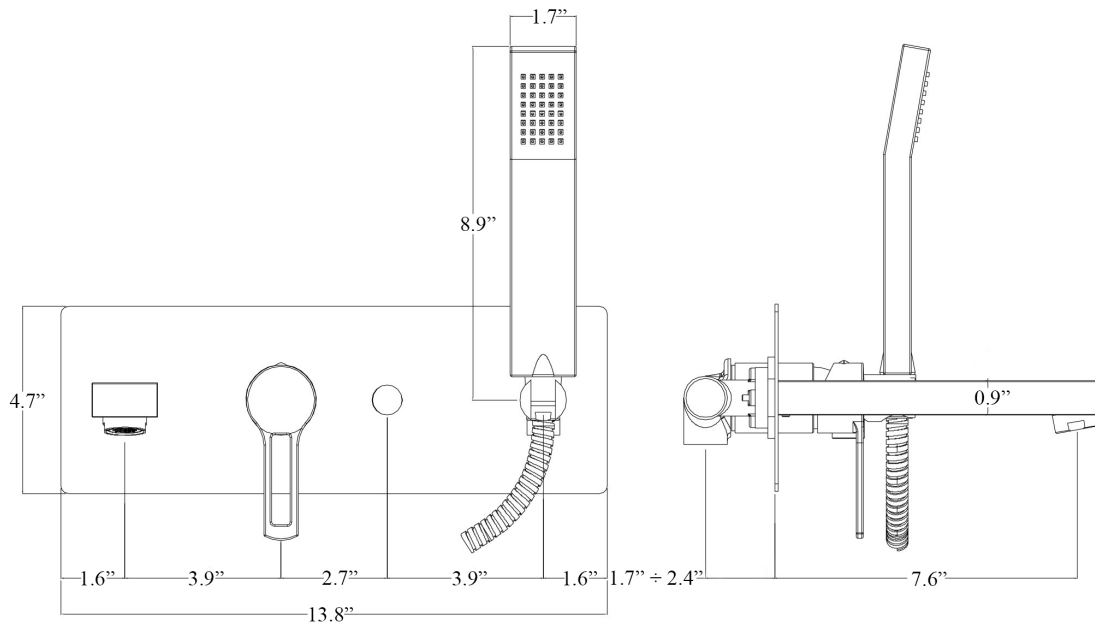

Product Specs Sheets

Collection
Ringo

Model |
Ringo 001

Dimensions Metric

1 inch = 2.54 cm
1 inch = 25.4 mm

WS[®]
BATH
COLLECTIONS

1051 Lea Drive - Collegeville, PA 19426
Tel. 215 513 9400 - Fax 610 831 0215
www.ws bathcollections.com - info@ws bathcollections.com