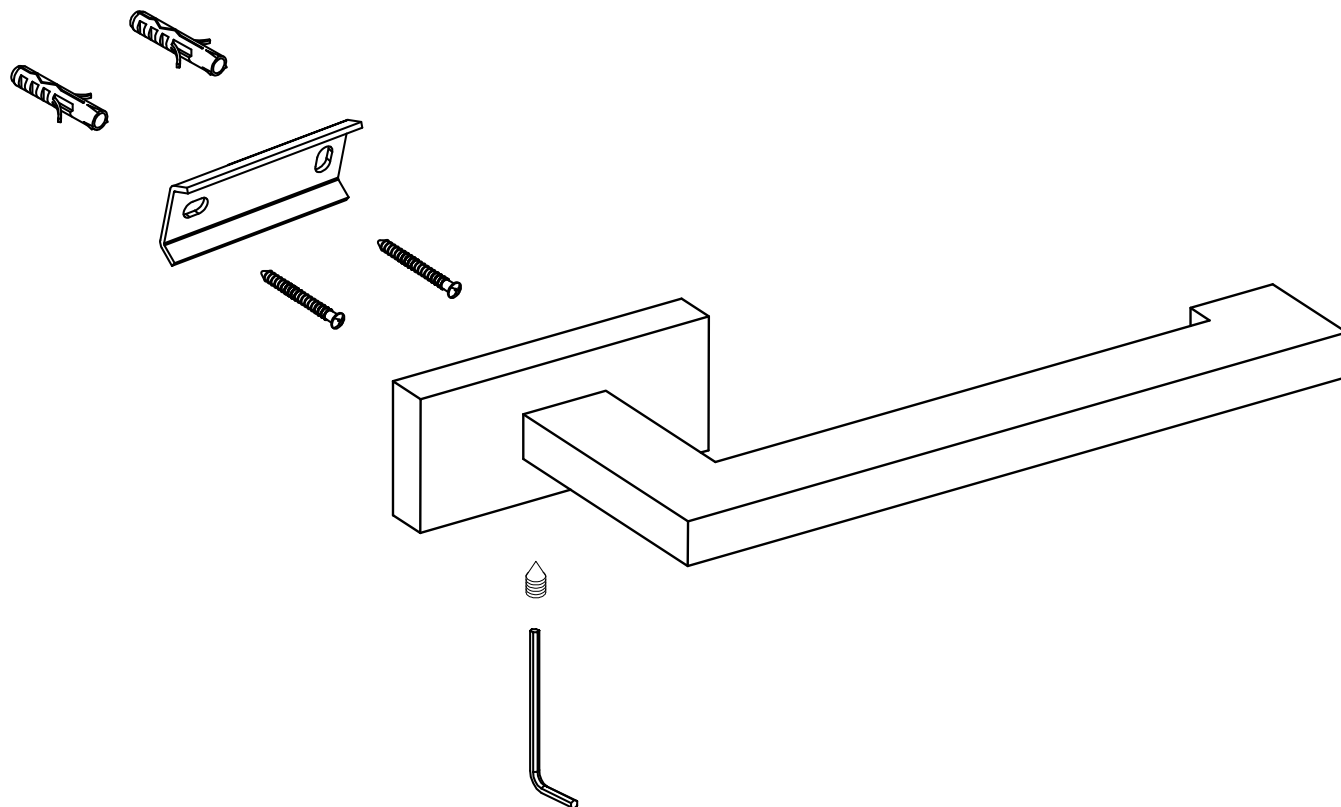

Installation Instructions

Collection
Riva

Model |
Riva WSBC 235804

Dimensions Metric
1 inch = 2.54 cm
1 inch = 25.4 mm

WS[®]
BATH
COLLECTIONS

1051 Lea Drive - Collegeville, PA 19426
Tel. 215 513 9400 - Fax 610 831 0215
www.ws bathcollections.com - info@ws bathcollections.com