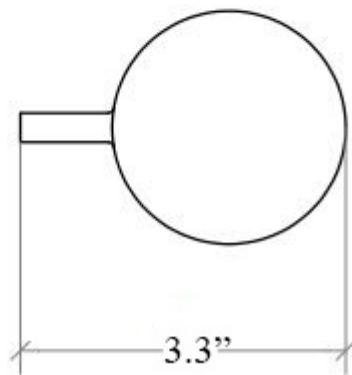

# Product Specs Sheets

Collection  
Saon

Model |  
Saon 3905

Dimensions Metric

*1 inch = 2.54 cm*  
*1 inch = 25.4 mm*

**WS**<sup>®</sup>  
**BATH**  
**COLLECTIONS**

1051 Lea Drive - Collegeville, PA 19426  
Tel. 215 513 9400 - Fax 610 831 0215  
[www.ws bathcollections.com](http://www.ws bathcollections.com) - [info@ws bathcollections.com](mailto:info@ws bathcollections.com)