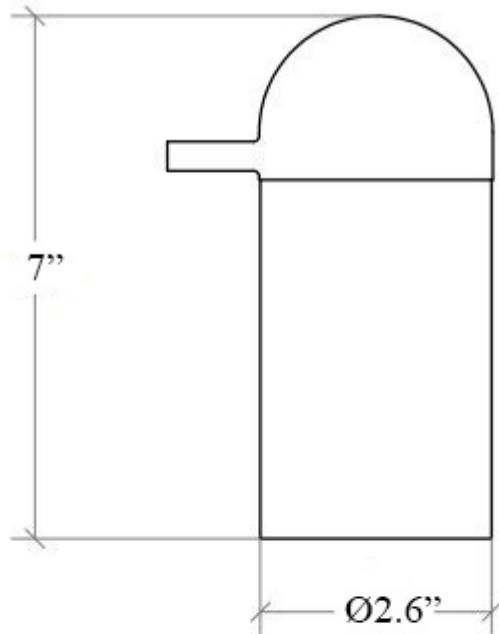

# Product Specs Sheets

Collection  
Saon

Model |  
Saon 3905

Dimensions Metric

*1 inch = 2.54 cm*  
*1 inch = 25.4 mm*

**WS**<sup>®</sup>  
**BATH**  
**COLLECTIONS**

1051 Lea Drive - Collegeville, PA 19426  
Tel. 215 513 9400 - Fax 610 831 0215  
[www.ws bathcollections.com](http://www.ws bathcollections.com) - [info@ws bathcollections.com](mailto:info@ws bathcollections.com)