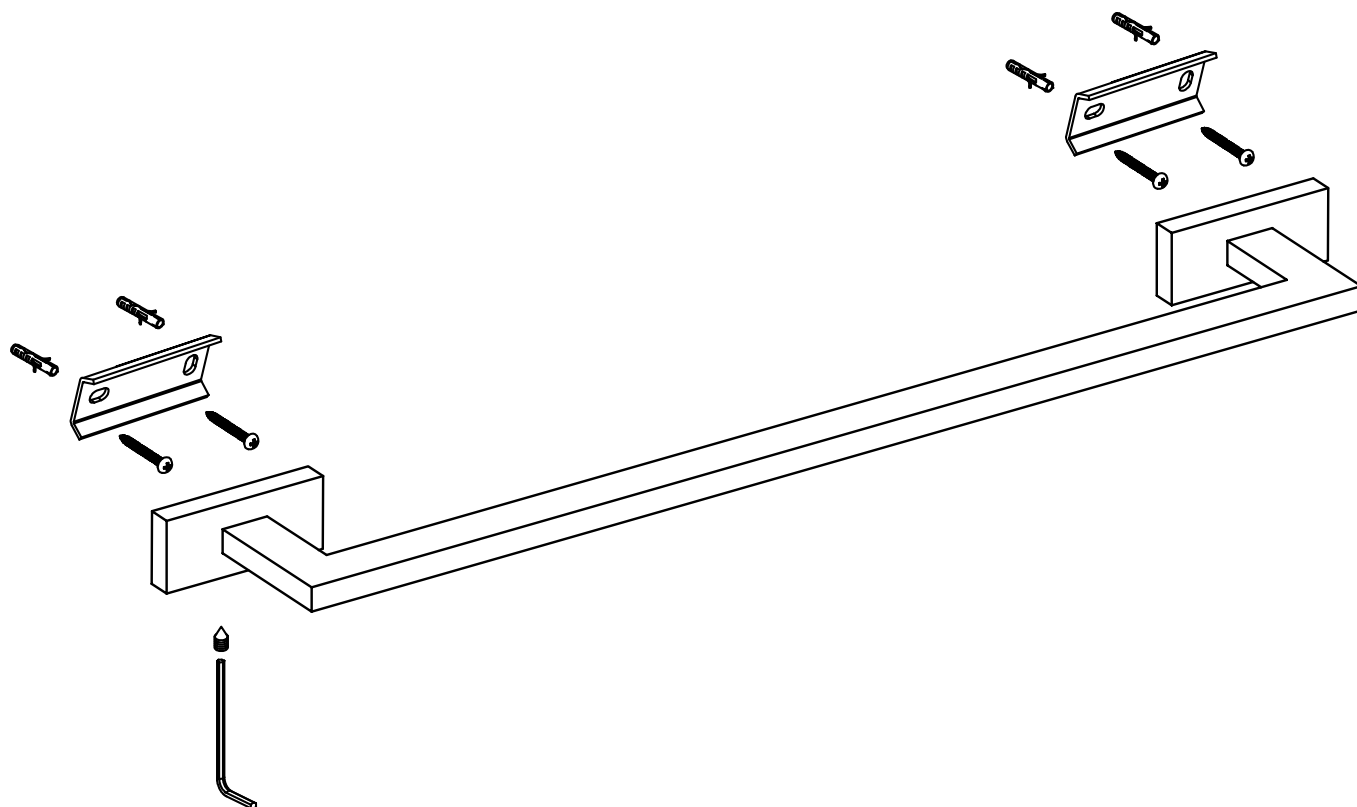

# Installation Instructions

Collection  
Riva

Model |  
Riva WSBC 235810

Dimensions Metric  
*1 inch = 2.54 cm*  
*1 inch = 25.4 mm*

**WS**<sup>®</sup>  
**BATH**  
**COLLECTIONS**

1051 Lea Drive - Collegeville, PA 19426  
Tel. 215 513 9400 - Fax 610 831 0215  
[www.ws bathcollections.com](http://www.ws bathcollections.com) - [info@ws bathcollections.com](mailto:info@ws bathcollections.com)