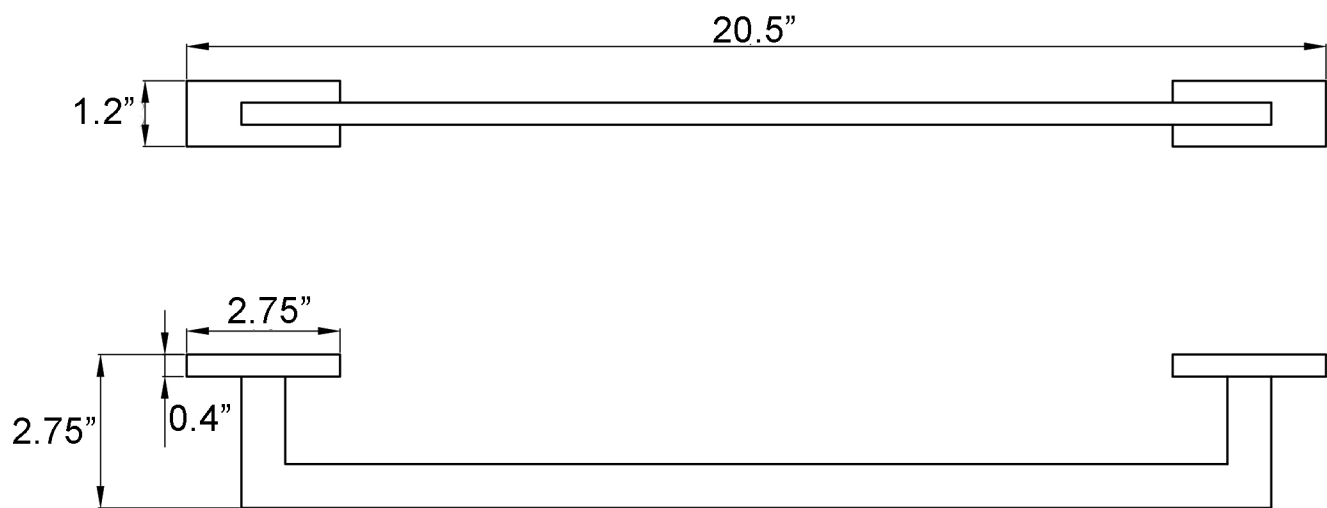

Features

- Towel Bar
- Polished Chrome Finish
- Solid Brass Base
- Includes Mounting Hardware

Riva WSBC 235810 CR

SKU# | Option:

- Riva WSBC 235810 CR | Polished Chrome

Finishes

 CR Polished Chrome

<p>Collection Riva</p>	<p>Model Riva WSBC 235810</p>	<p>Dimensions Metric <i>1 inch = 2.54 cm</i> <i>1 inch = 25.4 mm</i></p>	<p> 1051 Lea Drive - Collegeville, PA 19426 Tel. 215 513 9400 - Fax 610 831 0215 www.ws bathcollections.com - info@ws bathcollectins.com</p>
-----------------------------------	--	--	--

Product Specs Sheets

Collection
Riva

Model |
Riva WSBC 235810

Dimensions Metric

1 inch = 2.54 cm
1 inch = 25.4 mm

WS[®]
BATH
COLLECTIONS

1051 Lea Drive - Collegeville, PA 19426
Tel. 215 513 9400 - Fax 610 831 0215