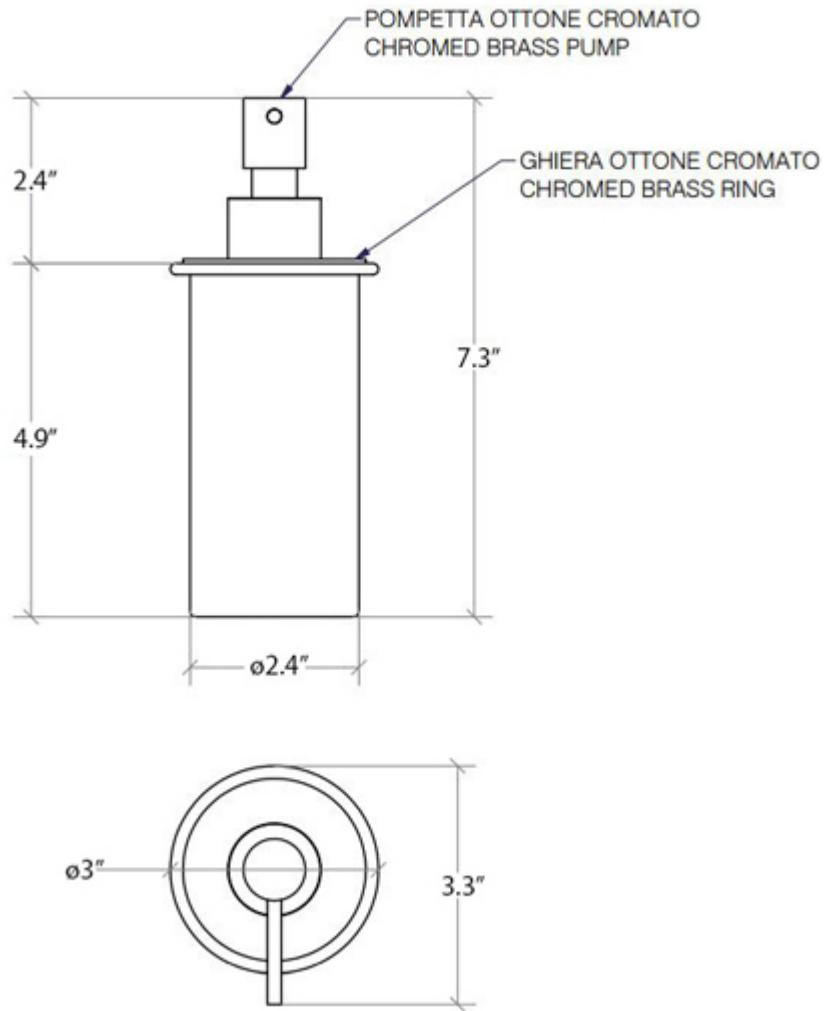

# Product Specs Sheets

Collection  
Saon

Model |  
Saon 55006

Dimensions Metric

1 inch = 2.54 cm  
1 inch = 25.4 mm

**WS**<sup>®</sup>  
**BATH**  
**COLLECTIONS**

1051 Lea Drive - Collegeville, PA 19426  
Tel. 215 513 9400 - Fax 610 831 0215