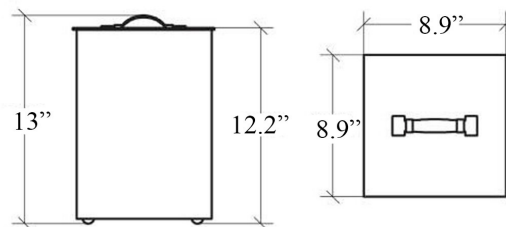

Product Specs Sheets

GETTA CARTA CON COPERCHIO - INOX LUCIDO
PAPER BASKET WITH LID - POLISHED STAINLESS STEEL

WEIGHT 6.6 LBS
VOLUME m³ 0,0250

FINISHINGS

53431.29.09 bianco / white
53431.29.60 nero / black

INOX AISI 304

MAINTENANCE

Pulire con panno morbido inumidito con un prodotto specifico per la pulizia di superfici in acciaio inox. Non usare detersivi abrasivi e contenenti acidi cloridrici. Assolutamente non lasciare agire per troppo tempo il prodotto, sciacquare bene.

Clean with warm water and a stainless steel specific detergent. Never use abrasives or hydrochloric based cleaners. You should never leave the solution on a surface for too long. Rinse very well.

Collection
Secioni

Model |
Secioni 53431

Dimensions Metric

1 inch = 2.54 cm
1 inch = 25.4 mm

WS®
BATH
COLLECTIONS

1051 Lea Drive - Collegeville, PA 19426
Tel. 215 513 9400 - Fax 610 831 0215

www.ws bathcollections.com - info@ws bathcollections.com