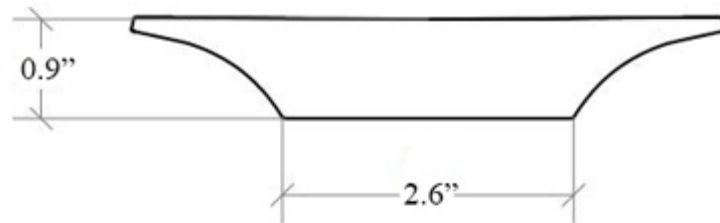

# Product Specs Sheets

Collection  
Saon

Model |  
Saon 3902

Dimensions Metric  
*1 inch = 2.54 cm*  
*1 inch = 25.4 mm*

**WS**<sup>®</sup>  
BATH  
COLLECTIONS

1051 Lea Drive - Collegeville, PA 19426  
Tel. 215 513 9400 - Fax 610 831 0215  
[www.ws bathcollections.com](http://www.ws bathcollections.com) - [info@ws bathcollections.com](mailto:info@ws bathcollections.com)