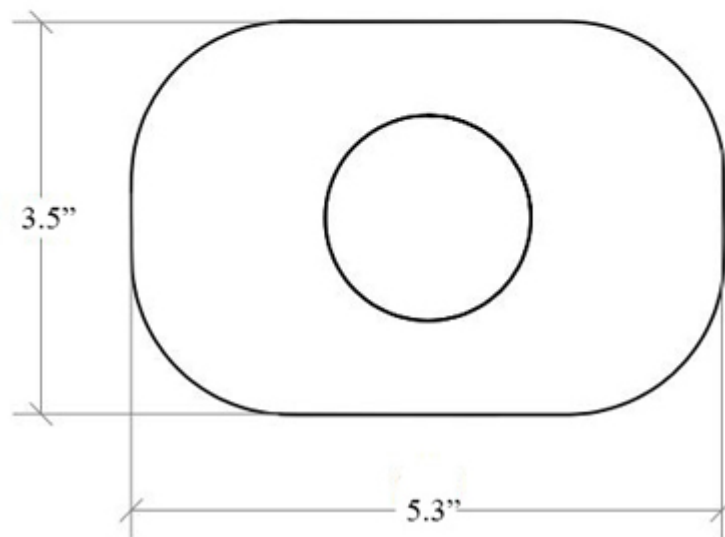

# Product Specs Sheets

Collection  
Saon

Model |  
Saon 3902

Dimensions Metric  
*1 inch = 2.54 cm*  
*1 inch = 25.4 mm*

**WS**<sup>®</sup>  
BATH  
COLLECTIONS

1051 Lea Drive - Collegeville, PA 19426  
Tel. 215 513 9400 - Fax 610 831 0215  
[www.ws bathcollections.com](http://www.ws bathcollections.com) - [info@ws bathcollections.com](mailto:info@ws bathcollections.com)