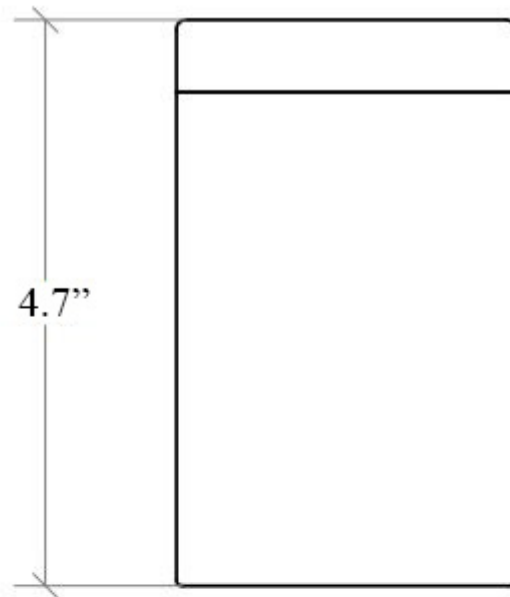

# Product Specs Sheets

Collection  
Saon

Model |  
Saon 3903

Dimensions Metric

*1 inch = 2.54 cm*  
*1 inch = 25.4 mm*

**WS**<sup>®</sup>  
**BATH**  
**COLLECTIONS**

1051 Lea Drive - Collegeville, PA 19426  
Tel. 215 513 9400 - Fax 610 831 0215  
[www.ws bathcollections.com](http://www.ws bathcollections.com) - [info@ws bathcollections.com](mailto:info@ws bathcollections.com)