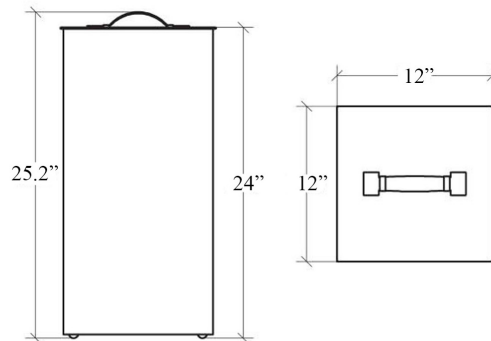

Product Specs Sheets

PORTABIANCHERIA - INOX LUCIDO
LAUNDRY BASKET - POLISHED STAINLESS STEEL

WEIGHT 9.5 LBS
VOLUME m³ 0,0243

FINISHINGS

53432.29.09 bianco / white
53432.29.60 nero / black

INOX AISI 304

MAINTENANCE

Pulire con panno morbido inumidito con un prodotto specifico per la pulizia di superfici in acciaio inox. Non usare detersivi abrasivi e contenenti acidi cloridrici. Assolutamente non lasciare agire per troppo tempo il prodotto, sciacquare bene.

Clean with warm water and a stainless steel specific detergent. Never use abrasives or hydrochloric based cleaners. You should never leave the solution on a surface for too long. Rinse very well.

Collection
Secioni

Model |
Secioni 53432

Dimensions Metric

1 inch = 2.54 cm
1 inch = 25.4 mm

WS®
BATH
COLLECTIONS

1051 Lea Drive - Collegeville, PA 19426
Tel. 215 513 9400 - Fax 610 831 0215

www.ws bathcollections.com - info@ws bathcollections.com