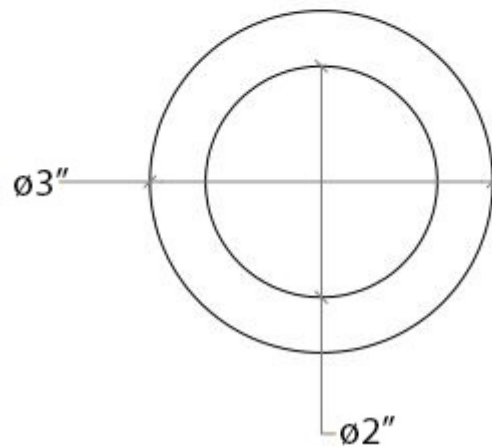

Product Specs Sheets

Collection
Duemila

Model |
Duemila 55003

Dimensions Metric

1 inch = 2.54 cm
1 inch = 25.4 mm

WS[®]
BATH
COLLECTIONS

1051 Lea Drive - Collegeville, PA 19426
Tel. 215 513 9400 - Fax 610 831 0215