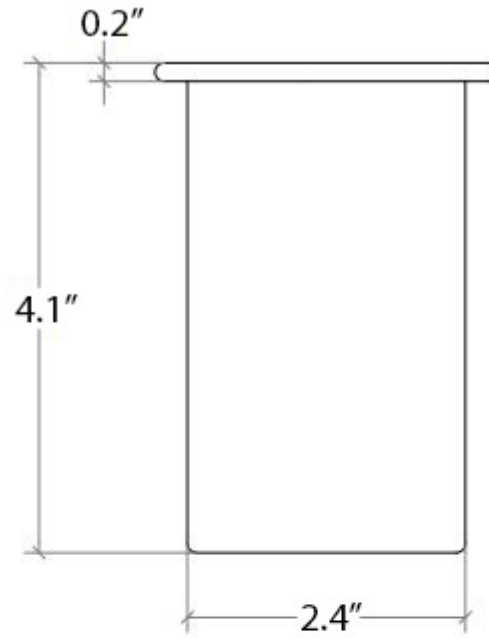

Product Specs Sheets

Collection
Duemila

Model |
Duemila 55003

Dimensions Metric

1 inch = 2.54 cm
1 inch = 25.4 mm

WS[®]
BATH
COLLECTIONS

1051 Lea Drive - Collegeville, PA 19426
Tel. 215 513 9400 - Fax 610 831 0215