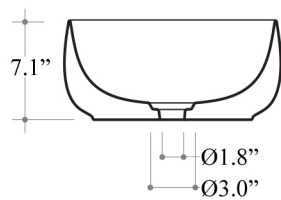

Features

- Ceramic
- Without overflow
- Countertop (vessel) installation
- Without faucet hole
- Very thin 3 mm edge obtained through advanced technical and manufacturing research

Seed 40R - SEL07

SKU# | Option:

- Seed 40R - SEL07 WG | Glossy White
- Seed 40R - SEL07 WM | Matte White
- Seed 40R - SEL07 BG | Glossy Black
- Seed 40R - SEL07 BM | Matte Black

<p>Collection Seed</p>	<p>Model Seed 40R - SEL07</p>	<p>Dimensions Metric <i>1 inch = 2.54 cm</i> <i>1 inch = 25.4 mm</i></p>	 <p>1051 Lea Drive - Collegeville, PA 19426 Tel. 215 513 9400 - Fax 610 831 0215 www.ws bathcollections.com - info@ws bathcollectins.com</p>
-----------------------------------	--	--	---

Bathroom Sink
 Ø15.7" x 7.1" H
 Without Overflow
 20 LBS
 Capacity Tank: 11 Lt.
 Vessel Installation

Collection
Seed

Model |
Seed 40R

Dimensions Metric
 1 inch = 2.54 cm
 1 inch = 25.4 mm

WS[®]
BATH
COLLECTIONS

Vessel/ countertop installation

Silicone (*optional*)

Collection
Seed

Model |
Seed 40R

Dimensions Metric

1 inch = 2.54 cm
1 inch = 25.4 mm

WS®
BATH
COLLECTIONS

1051 Lea Drive - Collegeville, PA 19426
Tel. 215 513 9400 - Fax 610 831 0215