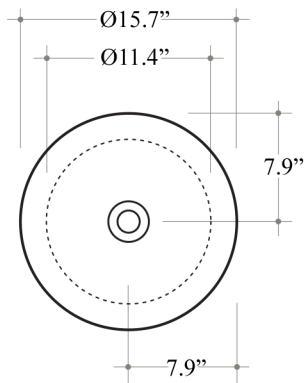

Features

- Ceramic
- Without overflow
- Countertop (vessel) installation
- Without faucet hole
- Very thin 3 mm edge obtained through advanced technical and manufacturing research

Seed 40R - SEL07

SKU# | Option:

- Seed 40R - SEL07 WG | Glossy White
- Seed 40R - SEL07 WM | Matte White
- Seed 40R - SEL07 BG | Glossy Black
- Seed 40R - SEL07 BM | Matte Black

<p>Collection Seed</p>	<p>Model Seed 40R - SEL07</p>	<p>Dimensions Metric <i>1 inch = 2.54 cm</i> <i>1 inch = 25.4 mm</i></p>	 <p>1051 Lea Drive - Collegeville, PA 19426 Tel. 215 513 9400 - Fax 610 831 0215 www.ws bathcollections.com - info@ws bathcollectins.com</p>
-----------------------------------	--	--	---

Bathroom Sink
 Ø15.7" x 7.1" H
 Without Overflow
 20 LBS
 Capacity Tank: 11 Lt.
 Vessel Installation

Collection
Seed

Model |
Seed 40R

Dimensions Metric
 1 inch = 2.54 cm
 1 inch = 25.4 mm

WS[®]
BATH
COLLECTIONS

Vessel/ countertop installation

Silicone (*optional*)

Collection
Seed

Model |
Seed 40R

Dimensions Metric

1 inch = 2.54 cm
1 inch = 25.4 mm

WS®
BATH
COLLECTIONS

1051 Lea Drive - Collegeville, PA 19426
Tel. 215 513 9400 - Fax 610 831 0215