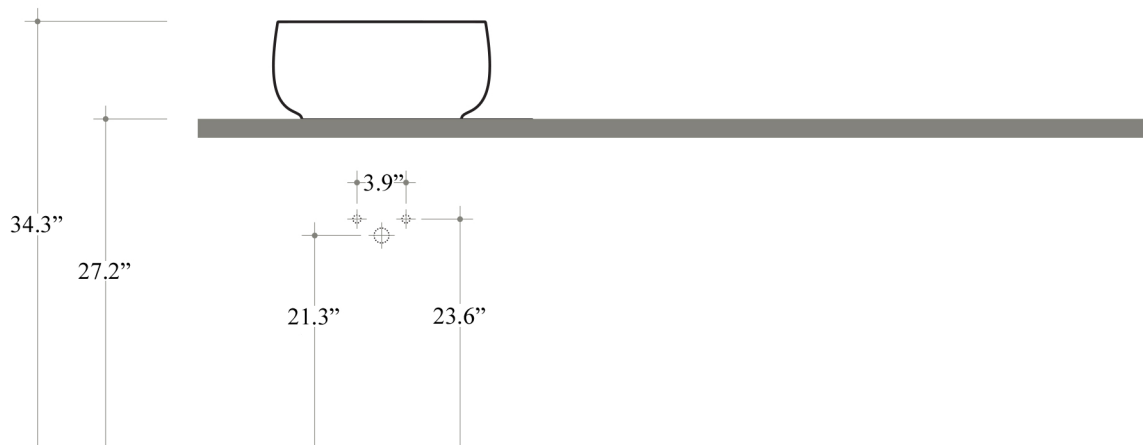

Features

- Ceramic
- Without overflow
- Countertop (vessel) installation
- Without faucet hole
- Very thin 3 mm edge obtained through advanced technical and manufacturing research

Seed 40R - SEL07

SKU# | Option:

- Seed 40R - SEL07 WG | Glossy White
- Seed 40R - SEL07 WM | Matte White
- Seed 40R - SEL07 BG | Glossy Black
- Seed 40R - SEL07 BM | Matte Black

<p>Collection Seed</p>	<p>Model Seed 40R - SEL07</p>	<p>Dimensions Metric <i>1 inch = 2.54 cm</i> <i>1 inch = 25.4 mm</i></p>	 <p>1051 Lea Drive - Collegeville, PA 19426 Tel. 215 513 9400 - Fax 610 831 0215 www.ws bathcollections.com - info@ws bathcollectins.com</p>
-----------------------------------	--	--	---

Bathroom Sink
 Ø15.7" x 7.1" H
 Without Overflow
 20 LBS
 Capacity Tank: 11 Lt.
 Vessel Installation

Collection
Seed

Model |
Seed 40R

Dimensions Metric
 1 inch = 2.54 cm
 1 inch = 25.4 mm

WS[®]
BATH
COLLECTIONS

Vessel/ countertop installation

Silicone (*optional*)

Collection
Seed

Model |
Seed 40R

Dimensions Metric

1 inch = 2.54 cm
1 inch = 25.4 mm

WS®
BATH
COLLECTIONS

1051 Lea Drive - Collegeville, PA 19426
Tel. 215 513 9400 - Fax 610 831 0215