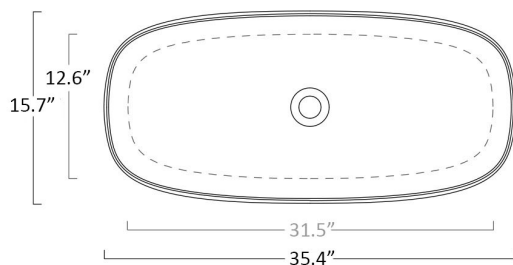

## Seed 90x42 h13

cod.SEL05

Lavabo

Rev.1 19/06/2014

wash basin

Dimensioni / dimensions

L 900 - P 420 - H 130

Troppo pieno / over flow : No / No CL

Peso netto / net weight : 35 LBS

Appoggio / sit-on

Collection  
Seed

Model |  
Seed 90 . 42

Dimensions Metric

1 inch = 2.54 cm  
1 inch = 25.4 mm

**WS**<sup>®</sup>  
BATH  
COLLECTIONS

1051 Lea Drive - Collegeville, PA 19426  
Tel. 215 513 9400 - Fax 610 831 0215  
[www.ws bathcollections.com](http://www.ws bathcollections.com) - [info@ws bathcollections.com](mailto:info@ws bathcollections.com)

### Vessel/ countertop installation

Bolts

Silicone (*optional*)

Collection  
Seed

Model |  
Seed 90.42

Dimensions Metric  
*1 inch = 2.54 cm*  
*1 inch = 25.4 mm*

**WS**<sup>®</sup>

**BATH  
COLLECTIONS**