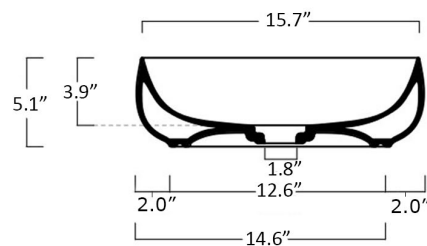

## Seed 90x42 h13

cod.SEL05

Lavabo

Rev.1 19/06/2014

wash basin

Dimensioni / dimensions

L 900 - P 420 - H 130

Troppo pieno / over flow : No / No CL

Peso netto / net weight : 35 LBS

Appoggio / sit-on

Collection  
Seed

Model |  
Seed 90 . 42

Dimensions Metric

1 inch = 2.54 cm  
1 inch = 25.4 mm

**WS**<sup>®</sup>  
BATH  
COLLECTIONS

1051 Lea Drive - Collegeville, PA 19426  
Tel. 215 513 9400 - Fax 610 831 0215  
[www.ws bathcollections.com](http://www.ws bathcollections.com) - [info@ws bathcollections.com](mailto:info@ws bathcollections.com)

### Vessel/ countertop installation

Bolts

Silicone (*optional*)

Collection  
Seed

Model |  
Seed 90.42

Dimensions Metric  
*1 inch = 2.54 cm*  
*1 inch = 25.4 mm*

**WS**<sup>®</sup>

**BATH  
COLLECTIONS**