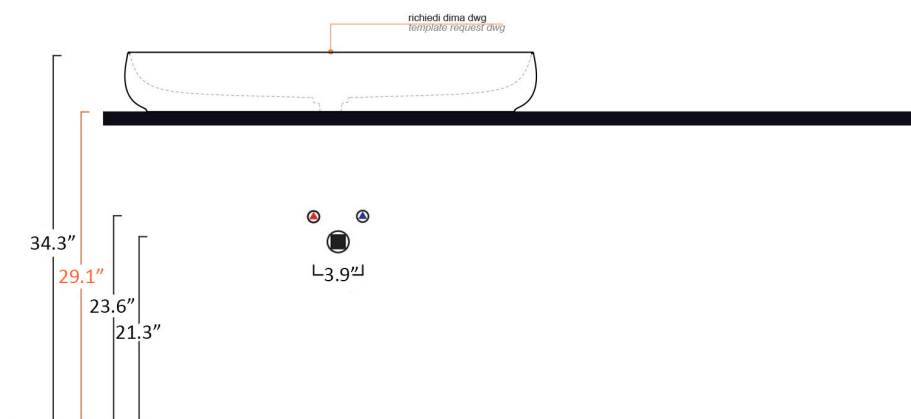

## Seed 90x42 h13

cod.SEL05

Lavabo

Rev.1 19/06/2014

wash basin

Dimensioni / dimensions

L 900 - P 420 - H 130

Troppo pieno / over flow : No / No CL

Peso netto / net weight : 35 LBS

Appoggio / sit-on

Collection  
Seed

Model |  
Seed 90 . 42

Dimensions Metric

1 inch = 2.54 cm  
1 inch = 25.4 mm

**WS**<sup>®</sup>  
BATH  
COLLECTIONS

1051 Lea Drive - Collegeville, PA 19426  
Tel. 215 513 9400 - Fax 610 831 0215  
[www.ws bathcollections.com](http://www.ws bathcollections.com) - [info@ws bathcollections.com](mailto:info@ws bathcollections.com)

### Vessel/ countertop installation

Bolts

Silicone (*optional*)

Collection  
Seed

Model |  
Seed 90.42

Dimensions Metric  
*1 inch = 2.54 cm*  
*1 inch = 25.4 mm*

**WS**<sup>®</sup>

**BATH  
COLLECTIONS**