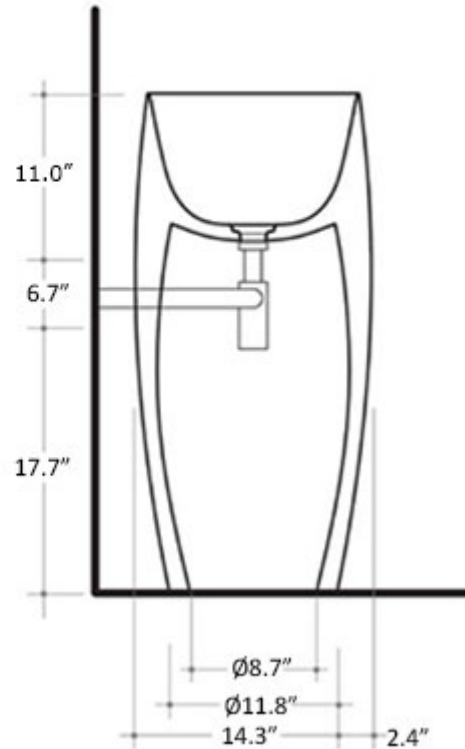

Floor Drainage

Wall / Floor Drainage

Collection
Seed

Model |
Seed FS

Dimensions Metric

1 inch = 2.54 cm
1 inch = 25.4 mm

WS[®]
BATH
COLLECTIONS

1051 Lea Drive - Collegeville, PA 19426
Tel. 215 513 9400 - Fax 610 831 0215
www.ws bathcollections.com - info@ws bathcollections.com

Recommended for this washbasin.

TRAPS

Linea 53922
Our best seller

Linea 5392

Linea 53925

Linea 53921
Space saving

DRAINS

Linea 53995
Automatic Waste Drain (Click Clack)
without overflow

Collection
Seed

Model |
Seed FS

Dimensions Metric

1 inch = 2.54 cm
1 inch = 25.4 mm

WS[®]
BATH
COLLECTIONS

1051 Lea Drive - Collegeville, PA 19426
Tel. 215 513 9400 - Fax 610 831 0215

www.ws bathcollections.com - info@ws bathcollections.com