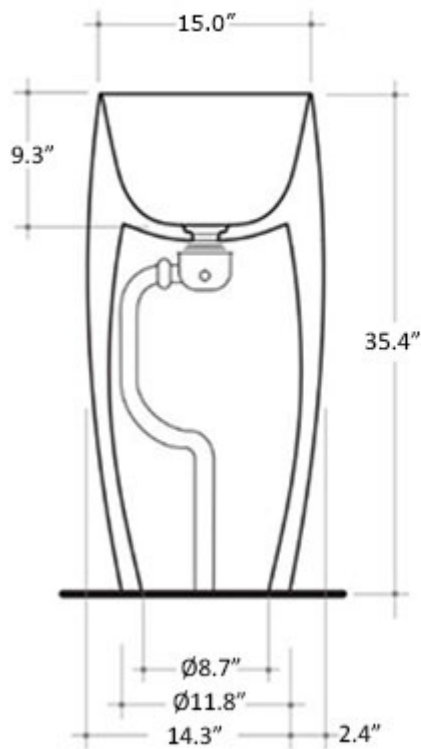

Floor Drainage

Wall / Floor Drainage

Collection
Seed

Model |
Seed FS

Dimensions Metric

1 inch = 2.54 cm
1 inch = 25.4 mm

WS[®]
BATH
COLLECTIONS

1051 Lea Drive - Collegeville, PA 19426
Tel. 215 513 9400 - Fax 610 831 0215
www.ws bathcollections.com - info@ws bathcollections.com

Recommended for this washbasin.

TRAPS

Linea 53922
Our best seller

Linea 5392

Linea 53925

Linea 53921
Space saving

DRAINS

Linea 53995
Automatic Waste Drain (Click Clack)
without overflow

Collection
Seed

Model |
Seed FS

Dimensions Metric

1 inch = 2.54 cm
1 inch = 25.4 mm

WS[®]
BATH
COLLECTIONS

1051 Lea Drive - Collegeville, PA 19426
Tel. 215 513 9400 - Fax 610 831 0215

www.ws bathcollections.com - info@ws bathcollections.com