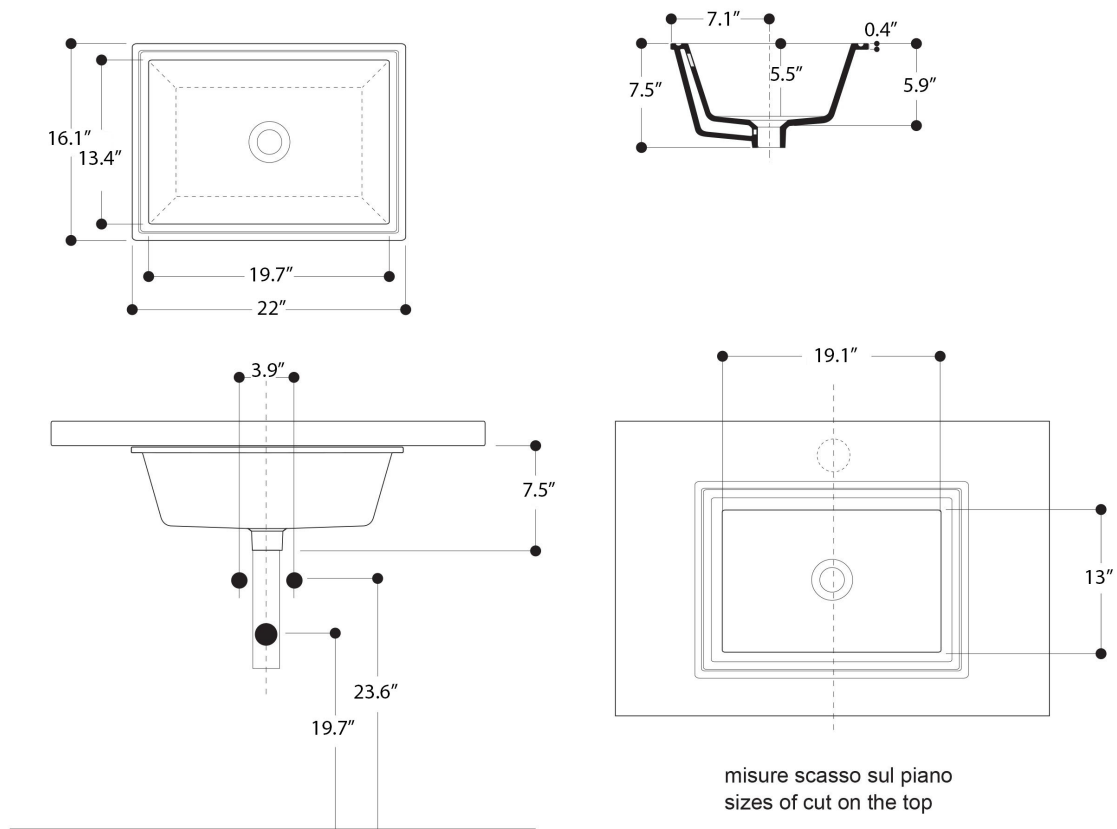

W H I T E
S T O N E

AXA ONE S.r.l.

Via Gargarasi - Zona Industriale
01033 Civita Castellana, VITERBO ITALY
Tel. +39 0761.540175 Fax +39 0761.540721
axaone@axaone.it
www.axaone.it

SINK : LAVABO SOTTOPIANO
UNDERTOP BASIN

CODICE/CODE: WS03301F

MISURE/SIZE: 50x41 H19 CM

PESO/WEIGHT: 12 KG

N.B.: Le misure indicate possono subire una variazione dello 0.8 % circa, dovuta ad usura stampi o a piccole variazioni delle caratteristiche tecniche relative alle materie prime che compongono l'impasto.

N.B.: Indicated size could have a variation of about 0.8 % due to the usure of the moulds or the small variations of the raw materials' technical characteristics used in the mixture.

Collection
Whitestone

Model |
Sink 50

Dimensions Metric

1 inch = 2.54 cm
1 inch = 25.4 mm

WS®
BATH
COLLECTIONS

1051 Lea Drive - Collegetown, PA 19426
Tel. 215 513 9400 - Fax 610 831 0215
www.ws bathcollections.com - info@ws bathcollections.com