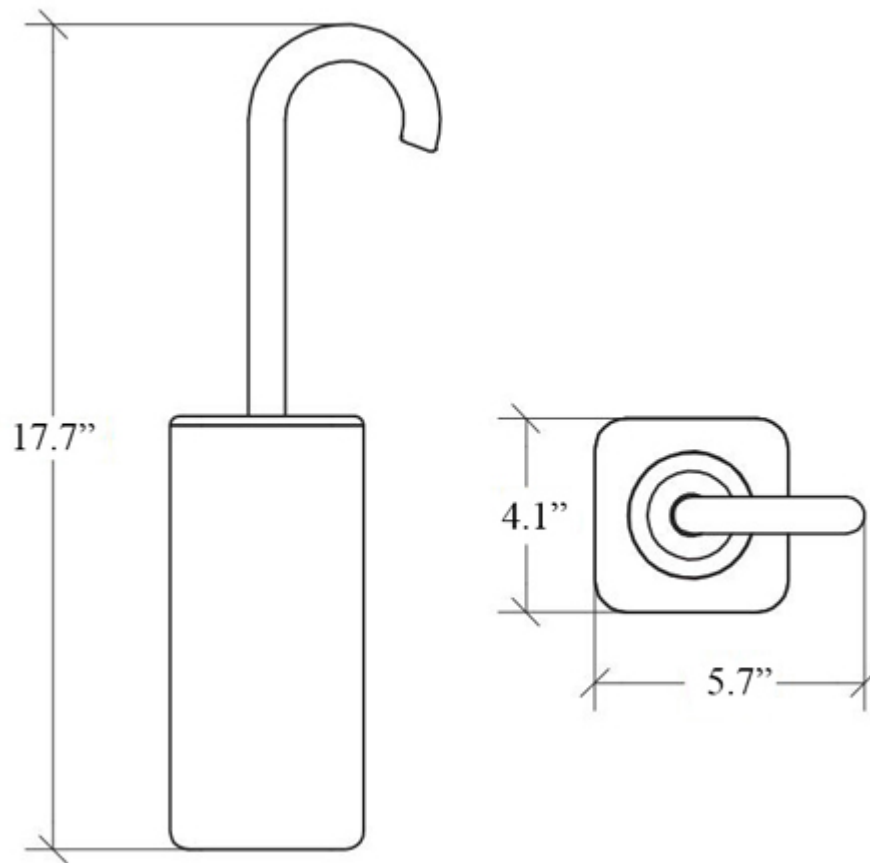

Product Specs Sheets

Collection
Skoati

Model |
Skoati 5021

Dimensions Metric

1 inch = 2.54 cm
1 inch = 25.4 mm

WS[®]
BATH
COLLECTIONS

1051 Lea Drive - Collegeville, PA 19426
Tel. 215 513 9400 - Fax 610 831 0215