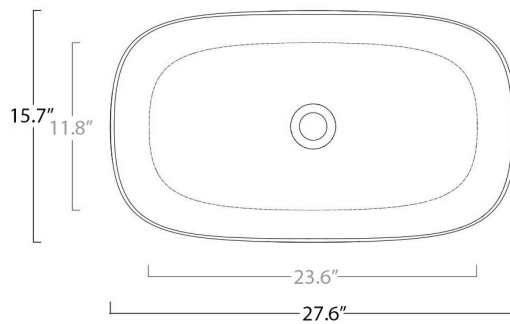

collezione
collection

Seed 70x40 h13

cod SEL04

Lavabo

wash basin

Dimensioni / dimensions

L700- P400 - H 130

Troppo pieno / over flow : No / No CL

Peso netto / net weight : 28 LBS

Capienza vasca / Capacity litres : 15,5 lt

Appoggio / sit-on

Collection
Seed

Model |
Seed 70.40

Dimensions Metric

1 inch = 2.54 cm
1 inch = 25.4 mm

WS[®]
BATH
COLLECTIONS

Vessel/ countertop installation

Silicone (*optional*)

Collection
Seed

Model |
Seed 70.40

Dimensions Metric
1 inch = 2.54 cm
1 inch = 25.4 mm

**BATH
COLLECTIONS**

1051 Lea Drive - Collegeville, PA 19426
Tel. 215 513 9400 - Fax 610 831 0215