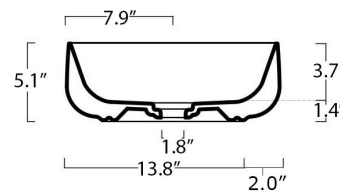

collezione
collection

Seed 70x40 h13

cod SEL04

Lavabo

wash basin

Dimensioni / dimensions

L700- P400 - H 130

Troppo pieno / over flow : No / No CL

Peso netto / net weight : 28 LBS

Capienza vasca / Capacity litres : 15,5 lt

Appoggio / sit-on

Collection
Seed

Model |
Seed 70.40

Dimensions Metric

1 inch = 2.54 cm
1 inch = 25.4 mm

WS[®]
BATH
COLLECTIONS

Vessel/ countertop installation

Silicone (*optional*)

Collection
Seed

Model |
Seed 70.40

Dimensions Metric
1 inch = 2.54 cm
1 inch = 25.4 mm

**BATH
COLLECTIONS**

1051 Lea Drive - Collegeville, PA 19426
Tel. 215 513 9400 - Fax 610 831 0215