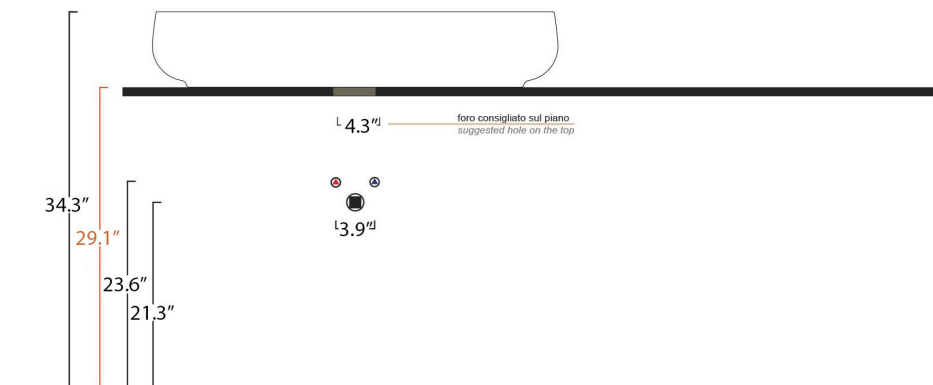

collezione
collection

Seed 70x40 h13

cod SEL04

Lavabo

wash basin

Dimensioni / dimensions

L700- P400 - H 130

Troppo pieno / over flow : No / No CL

Peso netto / net weight : 28 LBS

Capienza vasca / Capacity litres : 15,5 lt

Appoggio / sit-on

Collection
Seed

Model |
Seed 70.40

Dimensions Metric

1 inch = 2.54 cm
1 inch = 25.4 mm

WS[®]
BATH
COLLECTIONS

Vessel/ countertop installation

Silicone (*optional*)

Collection
Seed

Model |
Seed 70.40

Dimensions Metric
1 inch = 2.54 cm
1 inch = 25.4 mm

**BATH
COLLECTIONS**

1051 Lea Drive - Collegeville, PA 19426
Tel. 215 513 9400 - Fax 610 831 0215