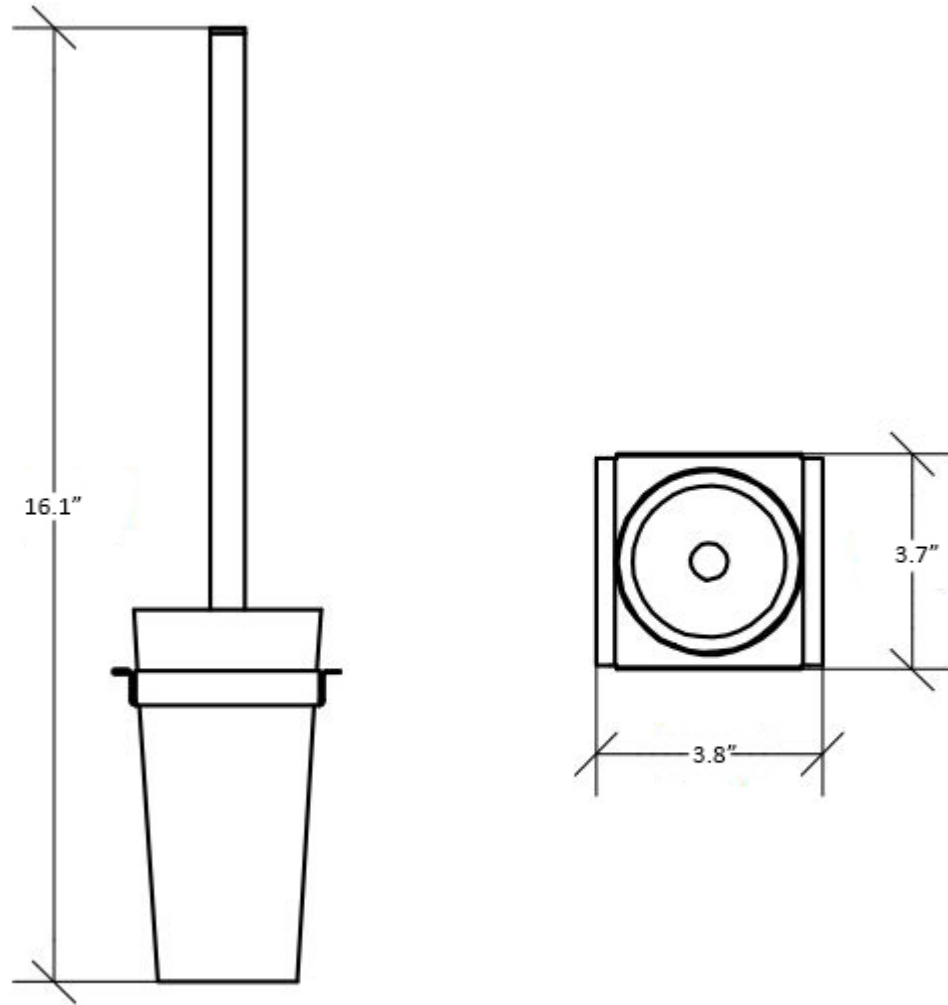

Skuara 52805

Features

- Toilet Brush Holder
- Available in 2 Finishes: Polished Chrome and Ceramic White
- Solid Brass Base
- Premium Metal Construction for Durability and Reliability
- Free Standing or With Bracket
- Installation Hardware Included
- Designer Collection
- Italian Design

SKU# | Option:

- Skuara 52805.29 | Polished Chrome
- Skuara 52805.09 | Ceramic White

Finishes:

-  Polished Chrome
-  Ceramic White

Related Items:

- Skuara 52810.29 | Towel Bar and Accessories Holder
- Skuara 52811.29 | Towel Bar and Accessories Holder

* WS Bath Collections reserves the right to revise dimensions or information on this sheet without notice

Collection Skuara	Model Skuara 52805	Dimensions Metric <i>1 inch = 2.54 cm</i> <i>1 inch = 25.4 mm</i>	 1051 Lea Drive - Collegeville, PA 19426 Tel. 215 513 9400 - Fax 610 831 0215 www.ws bathcollections.com - info@ws bathcollections.com
-----------------------------	--------------------------------	--	---

Collection
Skudara

Model |
Skudara 52805

Dimensions Metric
1 inch = 2.54 cm
1 inch = 25.4 mm

WS[®]
BATH
COLLECTIONS

1051 Lea Drive - Collegeville, PA 19426
Tel. 215 513 9400 - Fax 610 831 0215
www.ws bathcollections.com - info@ws bathcollections.com