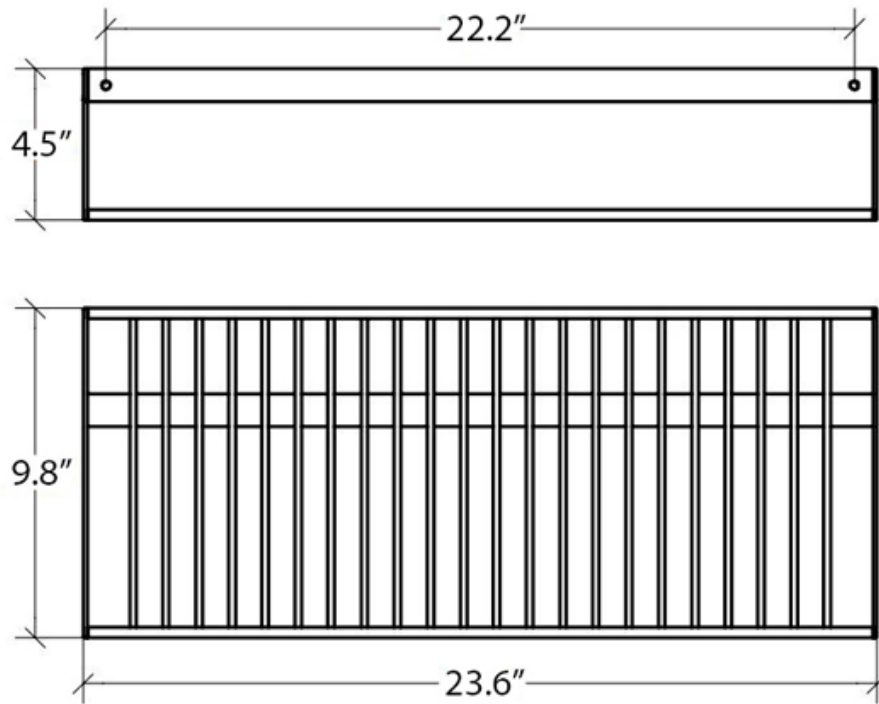

Product Specs Sheets

Collection
Skudara

Model |
Skudara 52867

Dimensions Metric

1 inch = 2.54 cm
1 inch = 25.4 mm

WS[®]
BATH
COLLECTIONS

1051 Lea Drive - Collegeville, PA 19426
Tel. 215 513 9400 - Fax 610 831 0215