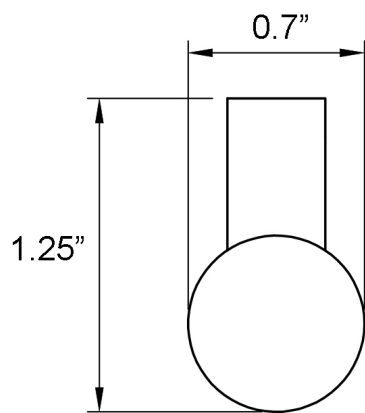

Features

- Bathroom Hook
- Polished Chrome Finish
- Solid Brass Base
- Includes Mounting Hardware

Soft WSBC 208908 CR

SKU# | Option:

- Soft WSBC 208908 CR | Polished Chrome

Finishes

<p>Collection Soft</p>	<p>Model Soft WSBC 208908</p>	<p>Dimensions Metric <i>1 inch = 2.54 cm</i> <i>1 inch = 25.4 mm</i></p>	 <p>1051 Lea Drive - Collegeville, PA 19426 Tel. 215 513 9400 - Fax 610 831 0215 www.ws bathcollections.com - info@ws bathcollectins.com</p>
-----------------------------------	--	--	---

Product Specs Sheets

Collection
Soft

Model |
Soft WSBC 208908

Dimensions Metric

1 inch = 2.54 cm
1 inch = 25.4 mm

WS[®]
BATH
COLLECTIONS

1051 Lea Drive - Collegeville, PA 19426
Tel. 215 513 9400 - Fax 610 831 0215