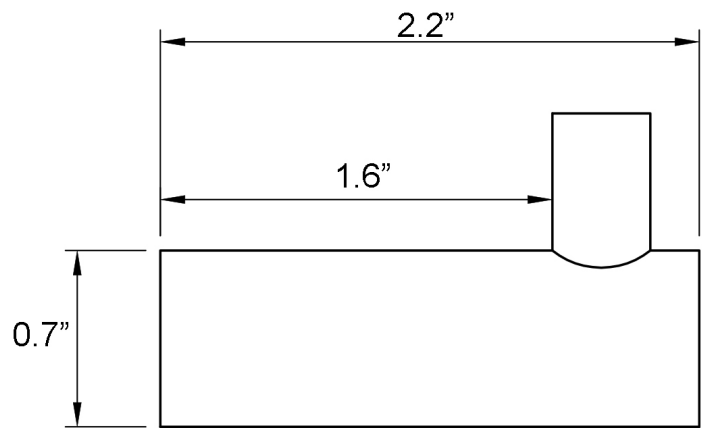

Features

- Bathroom Hook
- Polished Chrome Finish
- Solid Brass Base
- Includes Mounting Hardware

Soft WSBC 208908 CR

SKU# | Option:

- Soft WSBC 208908 CR | Polished Chrome

Finishes

<p>Collection Soft</p>	<p>Model Soft WSBC 208908</p>	<p>Dimensions Metric <i>1 inch = 2.54 cm</i> <i>1 inch = 25.4 mm</i></p>	 <p>1051 Lea Drive - Collegeville, PA 19426 Tel. 215 513 9400 - Fax 610 831 0215 www.ws bathcollections.com - info@ws bathcollectins.com</p>
-----------------------------------	--	--	---

Product Specs Sheets

Collection
Soft

Model |
Soft WSBC 208908

Dimensions Metric

1 inch = 2.54 cm
1 inch = 25.4 mm

WS[®]
BATH
COLLECTIONS

1051 Lea Drive - Collegeville, PA 19426
Tel. 215 513 9400 - Fax 610 831 0215