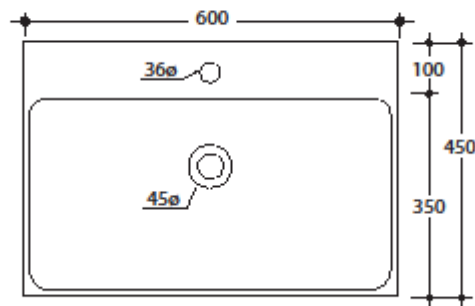

SERIE CENTO

Cod.3547

Lavabo 60 x 45 semincasso

One hole semi-recessed basin 60 x45

Collection
Kerasan

Model |
Cento 3547

Dimensions Metric

1 inch = 2.54 cm
1 inch = 25.4 mm

Vessel/ countertop installation

Silicone (*optional*)

Collection
Kerasan

Model |
Cento 3547

Dimensions Metric
1 inch = 2.54 cm
1 inch = 25.4 mm

WS[®]

BATH
COLLECTIONS

1051 Lea Drive - Collegeville, PA 19426
Tel. 215 513 9400 - Fax 610 831 0215