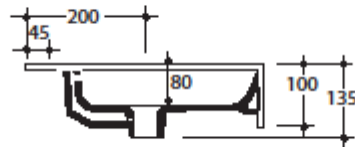

SERIE CENTO

Cod.3547

Lavabo 60 x 45 semincasso

One hole semi-recessed basin 60 x45

Collection
Kerasan

Model |
Cento 3547

Dimensions Metric

1 inch = 2.54 cm
1 inch = 25.4 mm

Vessel/ countertop installation

Silicone (*optional*)

Collection
Kerasan

Model |
Cento 3547

Dimensions Metric
1 inch = 2.54 cm
1 inch = 25.4 mm

WS[®]

BATH
COLLECTIONS

1051 Lea Drive - Collegeville, PA 19426
Tel. 215 513 9400 - Fax 610 831 0215