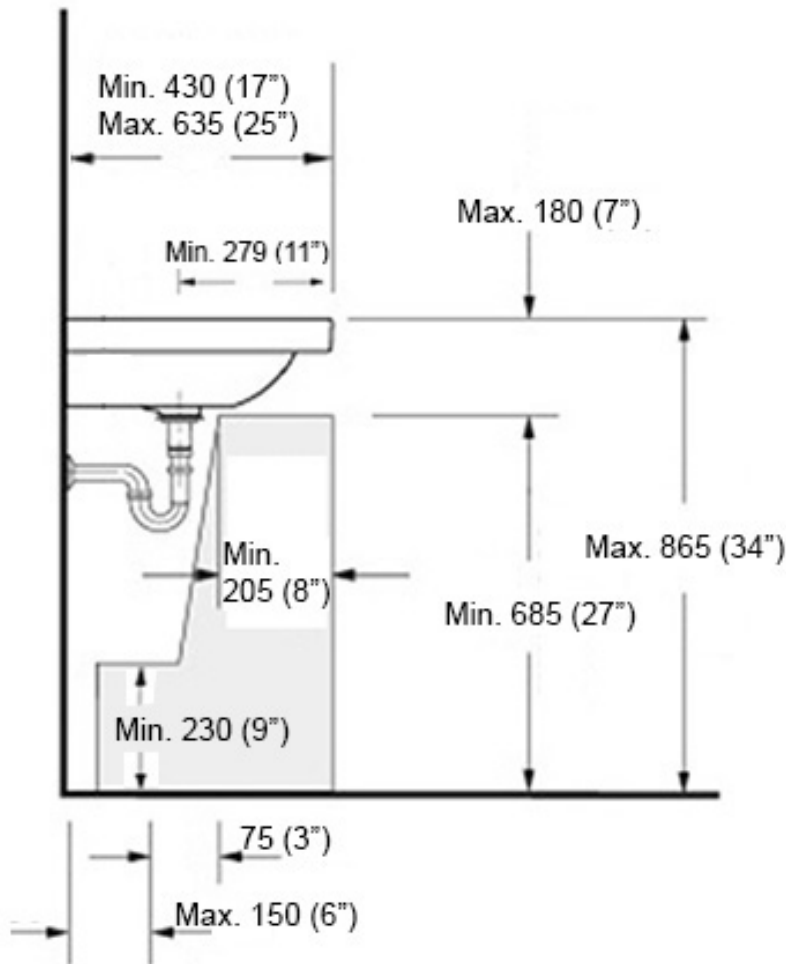

Recommended ADA Installation

Note: ADA Compliant when installed in accordance with ADA guidelines

Collection
Cento

Model |
Cento 3547

Dimensions Metric

1 inch = 2.54 cm
1 inch = 25.4 mm

1051 Lea Drive - Collegeville, PA 19426
Tel. 215 513 9400 - Fax 610 831 0215
www.ws bathcollections.com - info@ws bathcollections.com