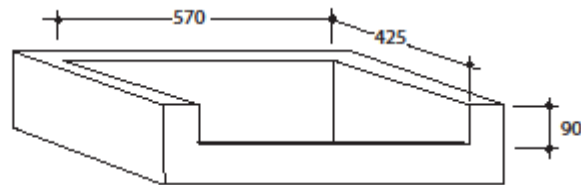

SERIE CENTO

Cod.3547

Lavabo 60 x 45 semincasso

One hole semi-recessed basin 60 x45

Collection
Kerasan

Model |
Cento 3547

Dimensions Metric

1 inch = 2.54 cm
1 inch = 25.4 mm

Vessel/ countertop installation

Silicone (*optional*)

Collection
Kerasan

Model |
Cento 3547

Dimensions Metric
1 inch = 2.54 cm
1 inch = 25.4 mm

WS[®]

BATH
COLLECTIONS

1051 Lea Drive - Collegeville, PA 19426
Tel. 215 513 9400 - Fax 610 831 0215