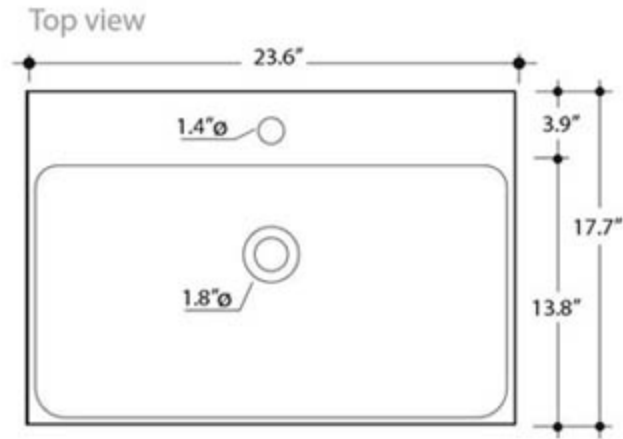

Collection Cento	Model Cento 3547	Dimensions Metric <i>1 inch = 2.54 cm</i> <i>1 inch = 25.4 mm</i>	 1051 Lea Drive - Collegeville, PA 19426 Tel. 215 513 9400 - Fax 610 831 0215 www.ws bathcollections.com - info@ws bathcollections.com
------------------------------	------------------------------	---	---

Side view

Back View

Side Not Glazed

* Lateral Space for Ceramic Shelf

Collection
Cento

Model |
Cento 3547

Dimensions Metric

1 inch = 2.54 cm
1 inch = 25.4 mm

MOUNTING HARDWARE

Wall-mount installation

Vessel/ countertop installation

Bolts

Silicone (optional)

Collection
Cento

Model |
Cento 3547

Dimensions Metric
1 inch = 2.54 cm
1 inch = 25.4 mm

Collection
Cento

Model |
Cento 3547

Dimensions Metric

1 inch = 2.54 cm
1 inch = 25.4 mm

1051 Lea Drive - Collegeville, PA 19426
Tel. 215 513 9400 - Fax 610 831 0215
www.ws bathcollections.com - info@ws bathcollections.com