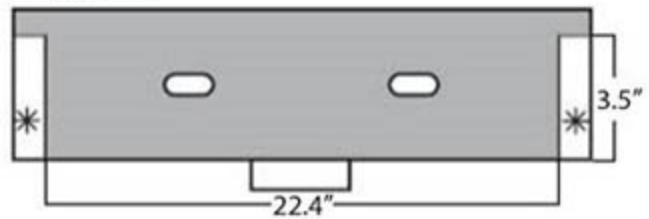

Collection Cento	Model Cento 3547	Dimensions Metric <i>1 inch = 2.54 cm</i> <i>1 inch = 25.4 mm</i>	 1051 Lea Drive - Collegeville, PA 19426 Tel. 215 513 9400 - Fax 610 831 0215 www.ws bathcollections.com - info@ws bathcollections.com
------------------------------	------------------------------	---	---

Side view

Back View

Side Not Glazed

* Lateral Space for Ceramic Shelf

Collection
Cento

Model |
Cento 3547

Dimensions Metric

1 inch = 2.54 cm
1 inch = 25.4 mm