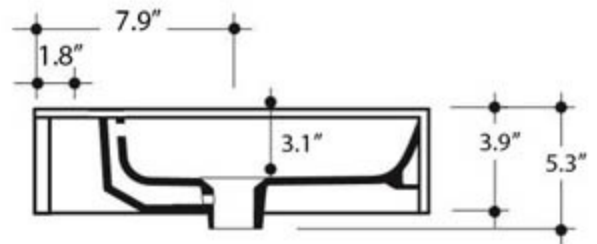

Collection Cento	Model Cento 3547	Dimensions Metric <i>1 inch = 2.54 cm</i> <i>1 inch = 25.4 mm</i>	 1051 Lea Drive - Collegeville, PA 19426 Tel. 215 513 9400 - Fax 610 831 0215 www.ws bathcollections.com - info@ws bathcollections.com
------------------------------	------------------------------	---	---

Side view

Back View

Side Not Glazed

* Lateral Space for Ceramic Shelf

Collection
Cento

Model |
Cento 3547

Dimensions Metric

1 inch = 2.54 cm
1 inch = 25.4 mm

MOUNTING HARDWARE

Wall-mount installation

Vessel/ countertop installation

Bolts

Silicone (optional)

Collection
Cento

Model |
Cento 3547

Dimensions Metric
1 inch = 2.54 cm
1 inch = 25.4 mm

Collection
Cento

Model |
Cento 3547

Dimensions Metric

1 inch = 2.54 cm
1 inch = 25.4 mm

1051 Lea Drive - Collegeville, PA 19426
Tel. 215 513 9400 - Fax 610 831 0215
www.ws bathcollections.com - info@ws bathcollections.com