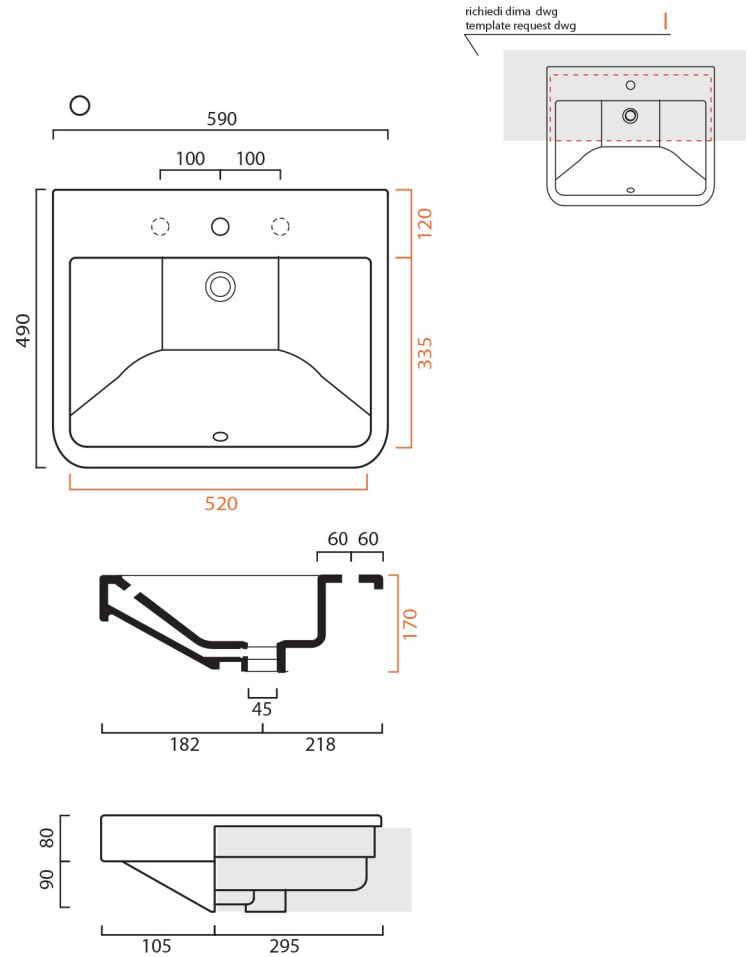

collezione
collection

Chicane49

lavabo
wash basin

dimensioni dimensions: L 590 P 490- H 80
troppo pieno overflow: SI-YES
portata flow rate: l - s 0,15
peso netto net weight: kg. 16

- = smaltato perimetralmente
all glazed sides
- = non smaltato dietro
unglazed behind

- U= sottopiano
undercounter
- I = incasso
inset
- A = appoggio
freestanding
- W= sospeso
wall hung

Collection
Ceramica
Valdama

Model |
Chiante 49

Dimensions Metric
1 inch = 2.54 cm
1 inch = 25.4 mm

WS BATH
COLLECTIONS

Linea 5392

Linea 53925

Linea 53921
Space saving

DRAINS

Linea 53995
Push waste drain (click clack)
without overflow

MOUNTING HARDWARE

Wall-mount installation

Vessel/ countertop installation

Bolts

Silicone (*optional*)

Collection
Ceramica
Valdama

Model |
Chiante 49

Dimensions Metric
1 inch = 2.54 cm
1 inch = 25.4 mm

WS[®]

BATH
COLLECTIONS

1051 Lea Drive - Collegeville, PA 19426
Tel. 215 513 9400 - Fax 610 831 0215