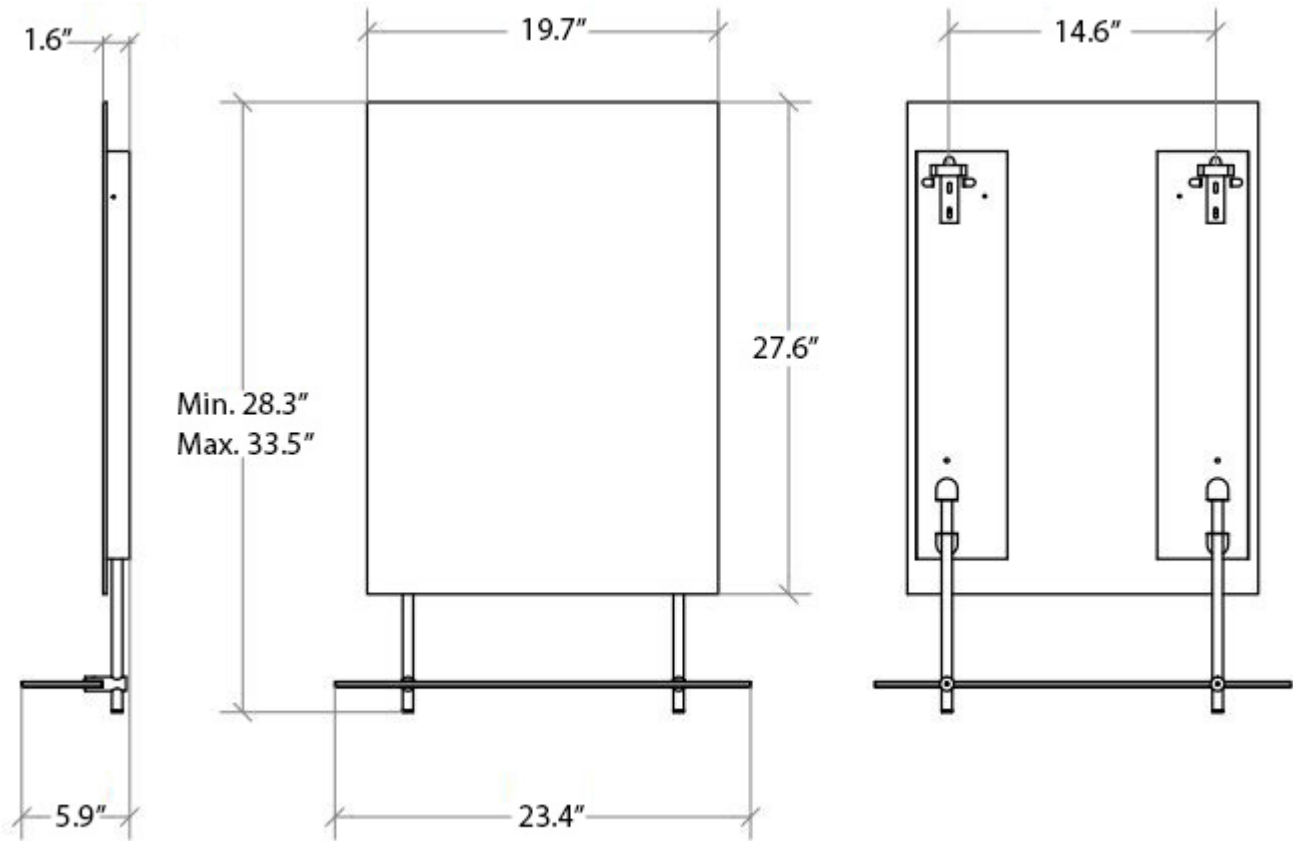

### Finishes:

 Stainless Steel

\* WS Bath Collections reserves the right to revise dimensions or information on this sheet without notice

<b>Collection</b> Speci	<b>Model</b>   Speci 5621	<b>Dimensions Metric</b> <i>1 inch = 2.54 cm</i> <i>1 inch = 25.4 mm</i>	 1051 Lea Drive - Collegeville, PA 19426 Tel. 215 513 9400 - Fax 610 831 0215 <a href="http://www.ws bathcollections.com">www.ws bathcollections.com</a> - <a href="mailto:info@ws bathcollections.com">info@ws bathcollections.com</a>
----------------------------	------------------------------	--	---

# Product Specs Sheets

Collection  
Speci

Model |  
Speci 5621

Dimensions Metric

1 inch = 2.54 cm  
1 inch = 25.4 mm

**WS**<sup>®</sup>  
BATH  
COLLECTIONS

1051 Lea Drive - Collegeville, PA 19426  
Tel. 215 513 9400 - Fax 610 831 0215