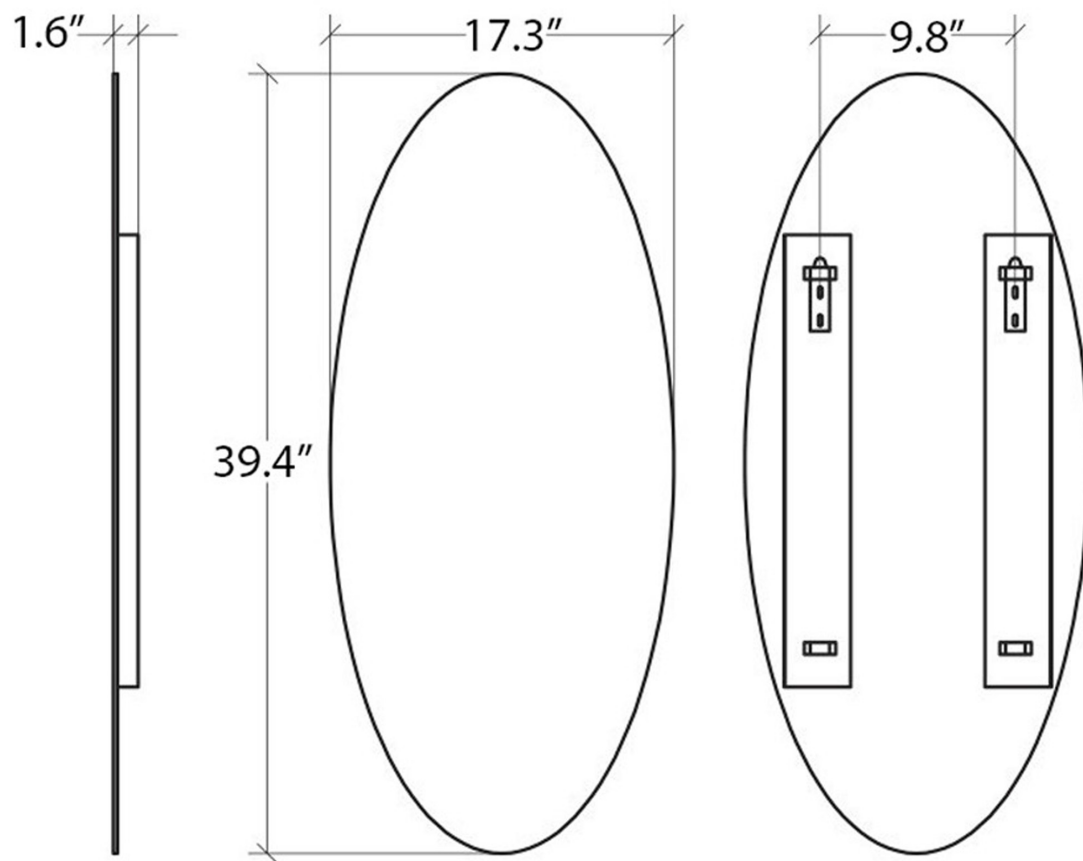

### Finishes:

 Stainless Steel

\* WS Bath Collections reserves the right to revise dimensions or information on this sheet without notice

<b>Collection</b> Speci	<b>Model  </b> Speci 5652	Dimensions Metric <i>1 inch = 2.54 cm</i> <i>1 inch = 25.4 mm</i>	 1051 Lea Drive - Collegeville, PA 19426 Tel. 215 513 9400 - Fax 610 831 0215 <a href="http://www.ws bathcollections.com">www.ws bathcollections.com</a> - <a href="mailto:info@ws bathcollections.com">info@ws bathcollections.com</a>
----------------------------	------------------------------	---	---

# Product Specs Sheets

Collection  
Speci

Model |  
Ur gek7874

Dimensions Metric

*1 inch = 2.54 cm*  
*1 inch = 25.4 mm*

**WS**<sup>®</sup>  
BATH  
COLLECTIONS

1051 Lea Drive - Collegeville, PA 19426  
Tel. 215 513 9400 - Fax 610 831 0215  
[www.ws bathcollections.com](http://www.ws bathcollections.com) - [info@ws bathcollections.com](mailto:info@ws bathcollections.com)