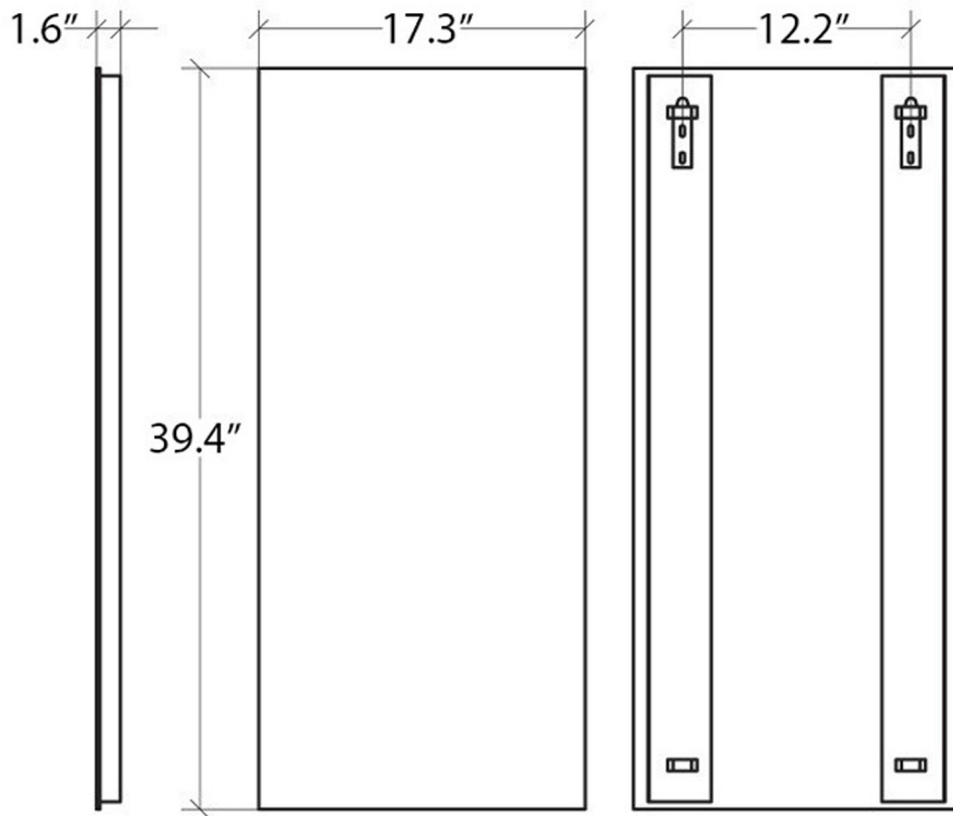

Speci 5655

Features

- Wall Mirror
- Stainless Steel Finish
- Solid Stainless Steel
- 5 Years Silvering Guaranteed
- Made in Italy

SKU# | Option:

- Speci 5655 | Stainless Steel

Finishes:

 Stainless Steel

* WS Bath Collections reserves the right to revise dimensions or information on this sheet without notice

Collection
Speci

Model |
Speci 5655

Dimensions Metric

1 inch = 2.54 cm

1 inch = 25.4 mm

 WS[®] BATH
COLLECTIONS

1051 Lea Drive - Collegeville, PA 19426
Tel. 215 513 9400 - Fax 610 831 0215

www.ws bathcollections.com - info@ws bathcollections.com

Product Specs Sheets

Collection
Speci "

Model |
Ur gek7877

Dimensions Metric

1 inch = 2.54 cm
1 inch = 25.4 mm

WS[®]
BATH
COLLECTIONS

1051 Lea Drive - Collegeville, PA 19426
Tel. 215 513 9400 - Fax 610 831 0215