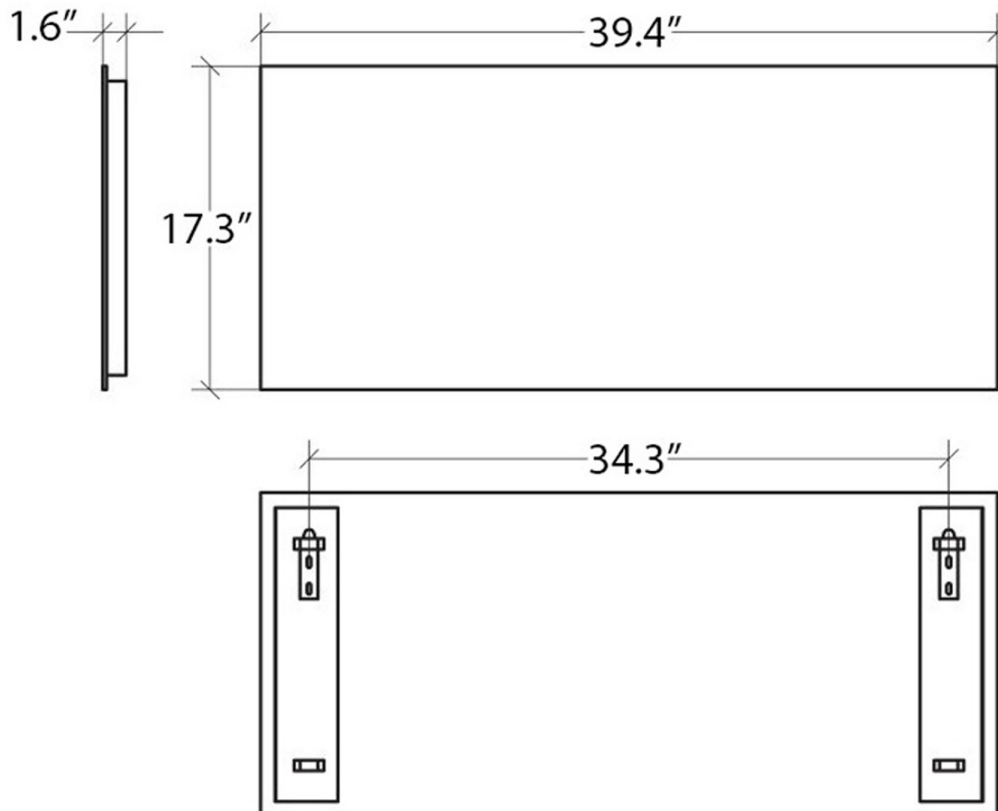

### Finishes:

 Stainless Steel

\* WS Bath Collections reserves the right to revise dimensions or information on this sheet without notice

<b>Collection</b> Speci	<b>Model  </b> Speci 5656	Dimensions Metric <i>1 inch = 2.54 cm</i> <i>1 inch = 25.4 mm</i>	 1051 Lea Drive - Collegeville, PA 19426 Tel. 215 513 9400 - Fax 610 831 0215 <a href="http://www.ws bathcollections.com">www.ws bathcollections.com</a> - <a href="mailto:info@ws bathcollections.com">info@ws bathcollections.com</a>
----------------------------	------------------------------	---	---

# Product Specs Sheets

Collection  
Speci

Model |  
Ur gek7878

Dimensions Metric

1 inch = 2.54 cm  
1 inch = 25.4 mm

**WS**<sup>®</sup>  
BATH  
COLLECTIONS

1051 Lea Drive - Collegeville, PA 19426  
Tel. 215 513 9400 - Fax 610 831 0215  
[www.ws bathcollections.com](http://www.ws bathcollections.com) - [info@ws bathcollections.com](mailto:info@ws bathcollections.com)