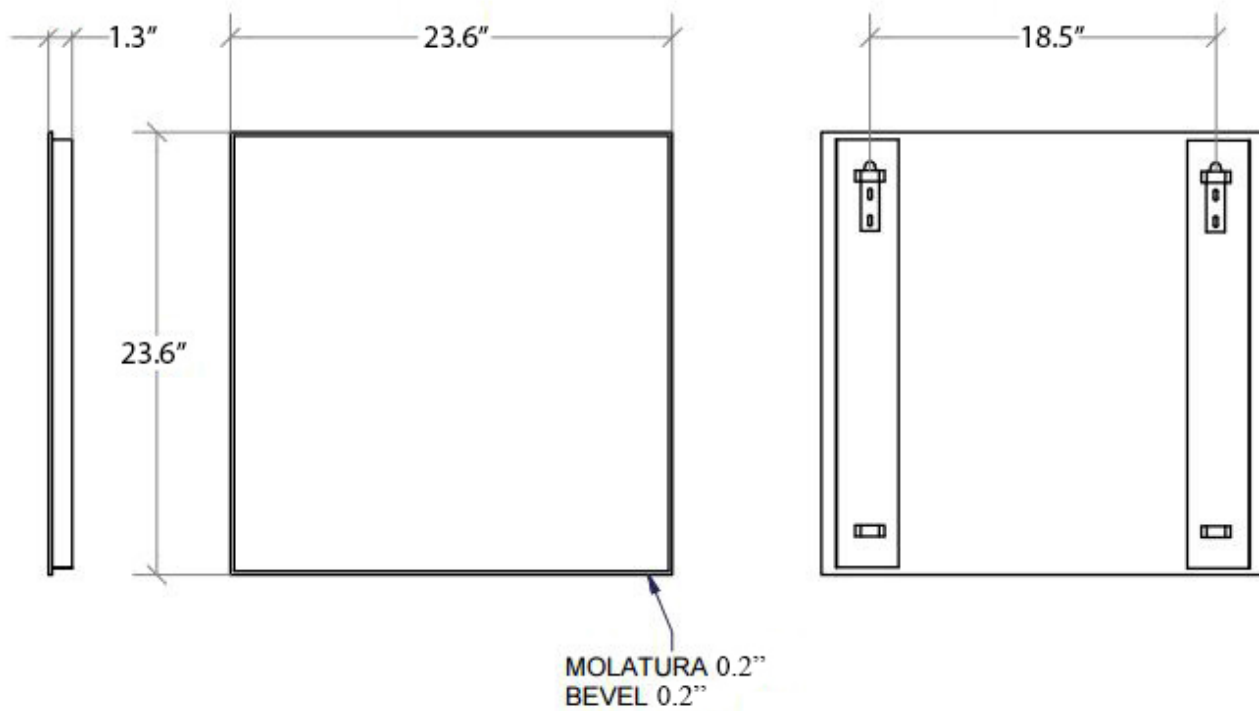

Speci 5660

Features

- Wall Mirror
- Stainless Steel Finish
- Solid Stainless Steel
- Beveled 5mm
- 5 Years Silvering Guaranteed
- Made in Italy

SKU# | Option:

- Speci 5660 | Stainless Steel

Finishes:

 Stainless Steel

* WS Bath Collections reserves the right to revise dimensions or information on this sheet without notice

Collection Speci	Model Speci 5660	Dimensions Metric <i>1 inch = 2.54 cm</i> <i>1 inch = 25.4 mm</i>	 1051 Lea Drive - Collegeville, PA 19426 Tel. 215 513 9400 - Fax 610 831 0215 www.ws bathcollections.com - info@ws bathcollections.com
----------------------------	------------------------------	---	---

Product Specs Sheets

Collection
Speci

Model |
Ur gek5660

Dimensions Metric

1 inch = 2.54 cm
1 inch = 25.4 mm

WS[®]
BATH
COLLECTIONS

1051 Lea Drive - Collegeville, PA 19426
Tel. 215 513 9400 - Fax 610 831 0215
www.ws bathcollections.com - info@ws bathcollections.com