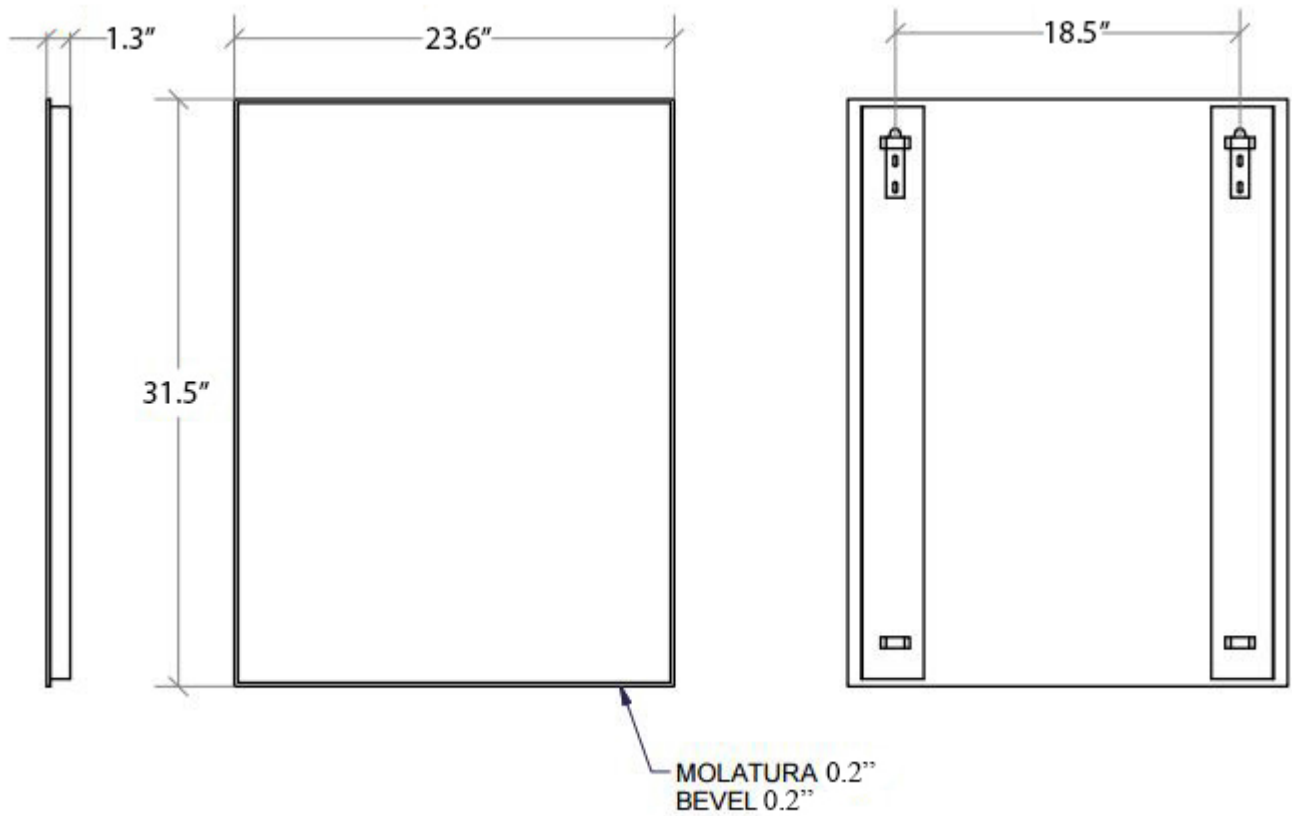

Speci 5664

Features

- Wall Mirror
- Stainless Steel Finish
- Solid Stainless Steel
- Beveled 5mm
- 5 Years Silvering Guaranteed
- Made in Italy

SKU# | Option:

- Speci 5664 | Stainless Steel

Finishes:

 Stainless Steel

* WS Bath Collections reserves the right to revise dimensions or information on this sheet without notice

Collection Speci	Model Speci 5664	Dimensions Metric <i>1 inch = 2.54 cm</i> <i>1 inch = 25.4 mm</i>	 1051 Lea Drive - Collegeville, PA 19426 Tel. 215 513 9400 - Fax 610 831 0215 www.ws bathcollections.com - info@ws bathcollections.com
----------------------------	------------------------------	---	---

Product Specs Sheets

Collection
Speci

Model |
Speci 5664

Dimensions Metric

1 inch = 2.54 cm
1 inch = 25.4 mm

WS[®]
BATH
COLLECTIONS

1051 Lea Drive - Collegeville, PA 19426
Tel. 215 513 9400 - Fax 610 831 0215
www.ws bathcollections.com - info@ws bathcollections.com