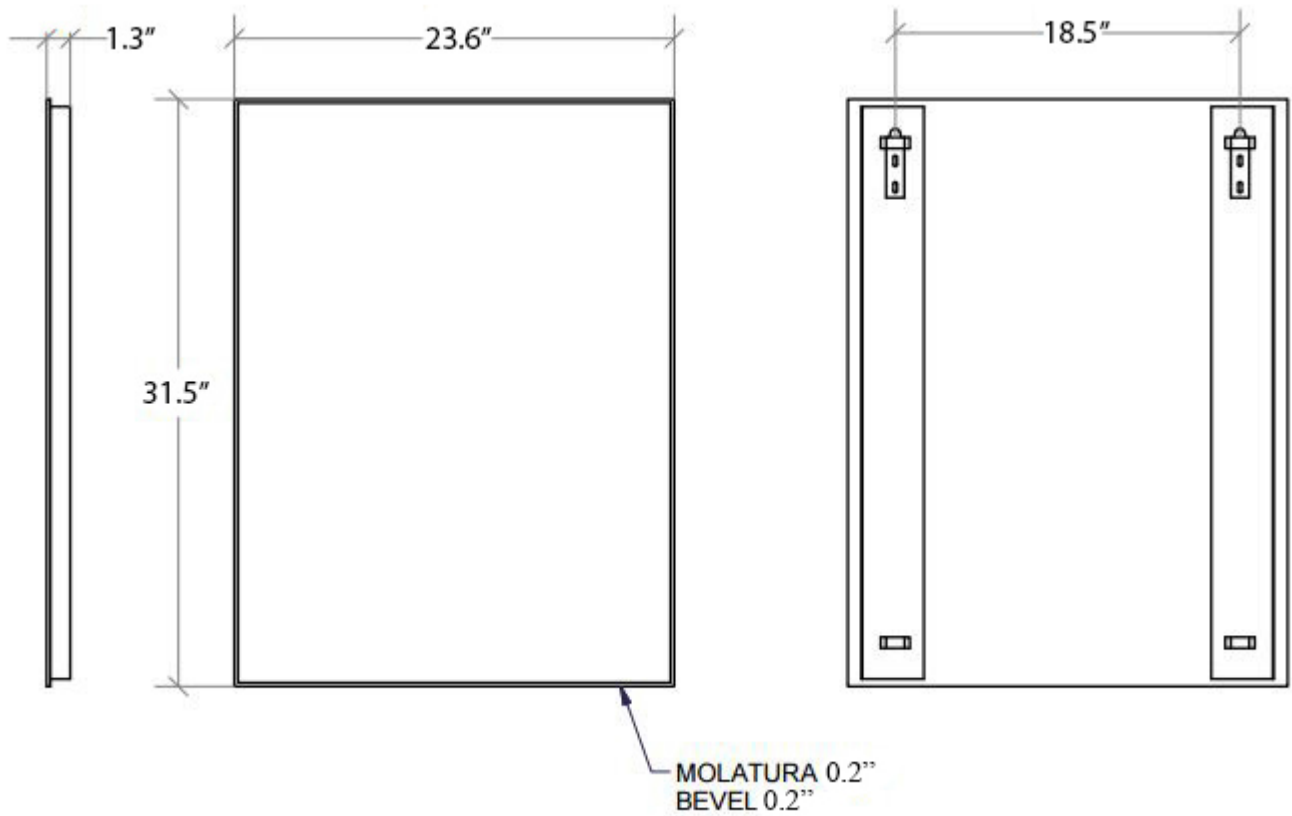

# Product Specs Sheets

Collection  
Speci

Model |  
Speci 5664

Dimensions Metric

1 inch = 2.54 cm  
1 inch = 25.4 mm

**WS**<sup>®</sup>  
BATH  
COLLECTIONS

1051 Lea Drive - Collegeville, PA 19426  
Tel. 215 513 9400 - Fax 610 831 0215  
[www.ws bathcollections.com](http://www.ws bathcollections.com) - [info@ws bathcollections.com](mailto:info@ws bathcollections.com)