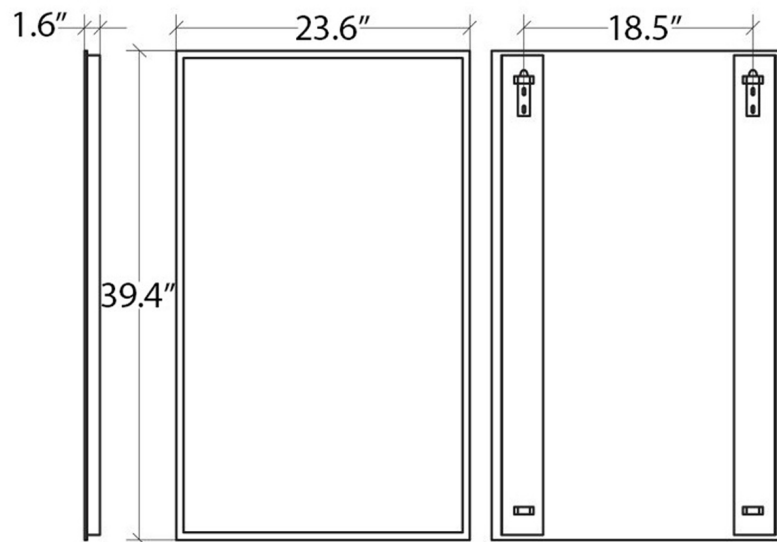

Product Specs Sheets

SPECCHIO MOLATO BEVELLED MIRROR

WEIGHT 21.2 LBS
VOLUME m³ 0,0445

5 YEARS SILVERING GUARANTEED

MAINTENANCE

Pulire con panno morbido inumidito. Non usare ammoniaca, detersivi, abrasivi contenenti candeggina

Clean with warm soapy water. Never use ammonia, abrasives, bleach or solvent based cleaners.

Collection
Speci

Model |
Speci 5665

Dimensions Metric

1 inch = 2.54 cm
1 inch = 25.4 mm

WS[®]
BATH
COLLECTIONS

1051 Lea Drive - Collegetown, PA 19426
Tel. 215 513 9400 - Fax 610 831 0215
www.ws bathcollections.com - info@ws bathcollections.com