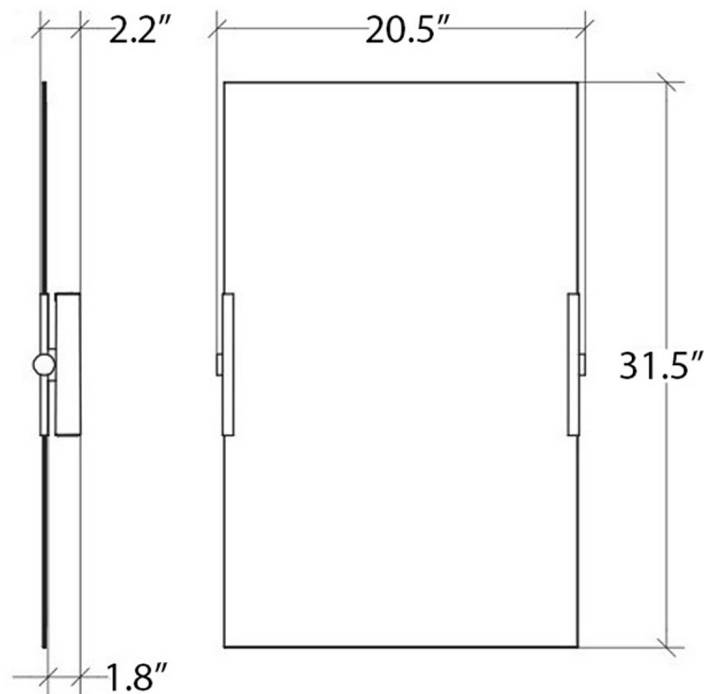

Product Specs Sheets

SPECCHIO ORIENTABILE ADJUSTABLE MIRROR

WEIGHT 17.1 LBS
VOLUME m³ 0,0378

5 YEARS SILVERING GUARANTEED

MAINTENANCE

Pulire con panno morbido inumidito. Non usare ammoniaca, detersivi, abrasivi contenenti candeggina

Clean with warm soapy water. Never use ammonia, abrasives, bleach or solvent based cleaners.

Collection
Speci

Model |
Speci 56685

Dimensions Metric

1 inch = 2.54 cm
1 inch = 25.4 mm

WS[®]
BATH
COLLECTIONS

1051 Lea Drive - Collegeville, PA 19426
Tel. 215 513 9400 - Fax 610 831 0215
www.ws bathcollections.com - info@ws bathcollections.com