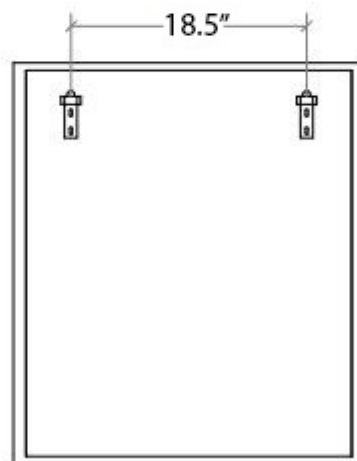

* WS Bath Collections reserves the right to revise dimensions or information on this sheet without notice

Collection
Speci

Model |
Speci 56688

Dimensions Metric

1 inch = 2.54 cm

1 inch = 25.4 mm

1051 Lea Drive - Collegeville, PA 19426
Tel. 215 513 9400 - Fax 610 831 0215

www.ws bathcollections.com - info@ws bathcollections.com

Product Specs Sheets

Collection
Speci

Model |
Ur gek788: :

Dimensions Metric
1 inch = 2.54 cm
1 inch = 25.4 mm

WS[®]
BATH
COLLECTIONS

1051 Lea Drive - Collegeville, PA 19426
Tel. 215 513 9400 - Fax 610 831 0215
www.ws bathcollections.com - info@ws bathcollections.com