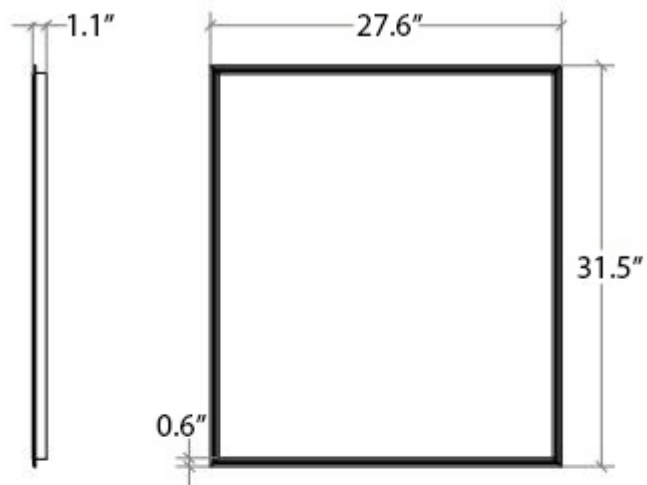

* WS Bath Collections reserves the right to revise dimensions or information on this sheet without notice

Collection
Speci

Model |
Speci 56688

Dimensions Metric

1 inch = 2.54 cm

1 inch = 25.4 mm

1051 Lea Drive - Collegeville, PA 19426
Tel. 215 513 9400 - Fax 610 831 0215

www.ws bathcollections.com - info@ws bathcollections.com

Product Specs Sheets

Collection
Speci

Model |
Ur gek788: :

Dimensions Metric
1 inch = 2.54 cm
1 inch = 25.4 mm

WS[®]
BATH
COLLECTIONS

1051 Lea Drive - Collegeville, PA 19426
Tel. 215 513 9400 - Fax 610 831 0215
www.ws bathcollections.com - info@ws bathcollections.com