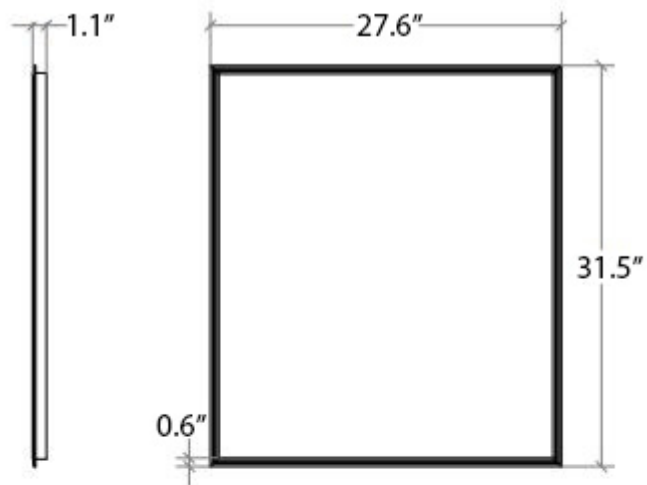

# Product Specs Sheets

Collection  
Speci

Model |  
Speci 56688

Dimensions Metric

1 inch = 2.54 cm  
1 inch = 25.4 mm

**WS**<sup>®</sup>  
BATH  
COLLECTIONS

1051 Lea Drive - Collegeville, PA 19426  
Tel. 215 513 9400 - Fax 610 831 0215  
[www.ws bathcollections.com](http://www.ws bathcollections.com) - [info@ws bathcollections.com](mailto:info@ws bathcollections.com)