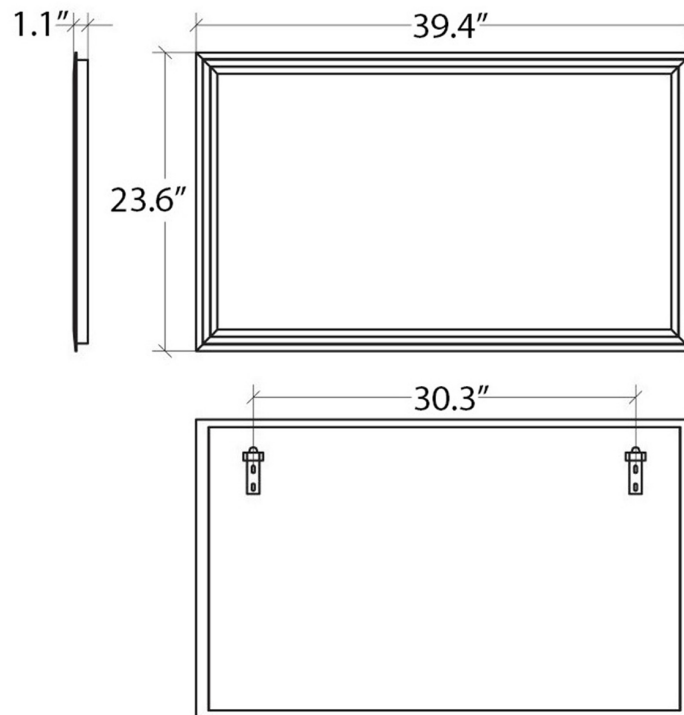

Product Specs Sheets

SPECCHIO MOLATO
BEVELLED MIRROR

WEIGHT 28.6 LBS
VOLUME m³ 0,0445

5 YEARS SILVERING GUARANTEED

MAINTENANCE

Pulire con panno morbido inumidito. Non usare ammoniaca, detersivi, abrasivi contenenti candeggina

Clean with warm soapy water. Never use ammonia, abrasives, bleach or solvent based cleaners.

Collection
Speci

Model |
Speci 56689

Dimensions Metric

1 inch = 2.54 cm
1 inch = 25.4 mm

WS[®]
BATH
COLLECTIONS

1051 Lea Drive - Collegeville, PA 19426
Tel. 215 513 9400 - Fax 610 831 0215