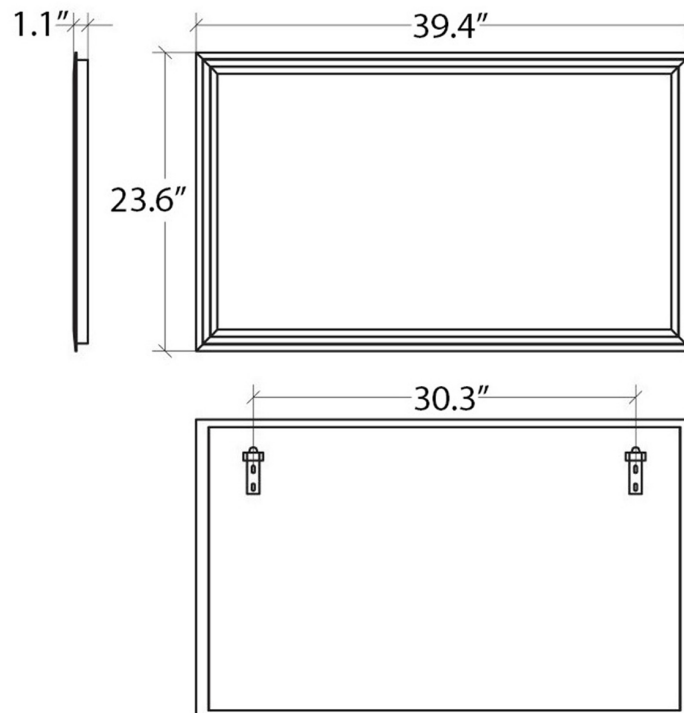

* WS Bath Collections reserves the right to revise dimensions or information on this sheet without notice

Collection Speci	Model Speci 56689	Dimensions Metric <i>1 inch = 2.54 cm</i> <i>1 inch = 25.4 mm</i>	 1051 Lea Drive - Collegeville, PA 19426 Tel. 215 513 9400 - Fax 610 831 0215 www.ws bathcollections.com - info@ws bathcollections.com
----------------------------	-------------------------------	---	---

Product Specs Sheets

SPECCHIO MOLATO
BEVELLED MIRROR

WEIGHT 28.6 LBS
VOLUME m³ 0,0445

5 YEARS SILVERING GUARANTEED

MAINTENANCE

Pulire con panno morbido inumidito. Non usare ammoniaca, detersivi, abrasivi contenenti candeggina

Clean with warm soapy water. Never use ammonia, abrasives, bleach or solvent based cleaners.

Collection
Speci

Model |
Ur gek788: ;

Dimensions Metric

1 inch = 2.54 cm
1 inch = 25.4 mm

WS[®]
BATH
COLLECTIONS