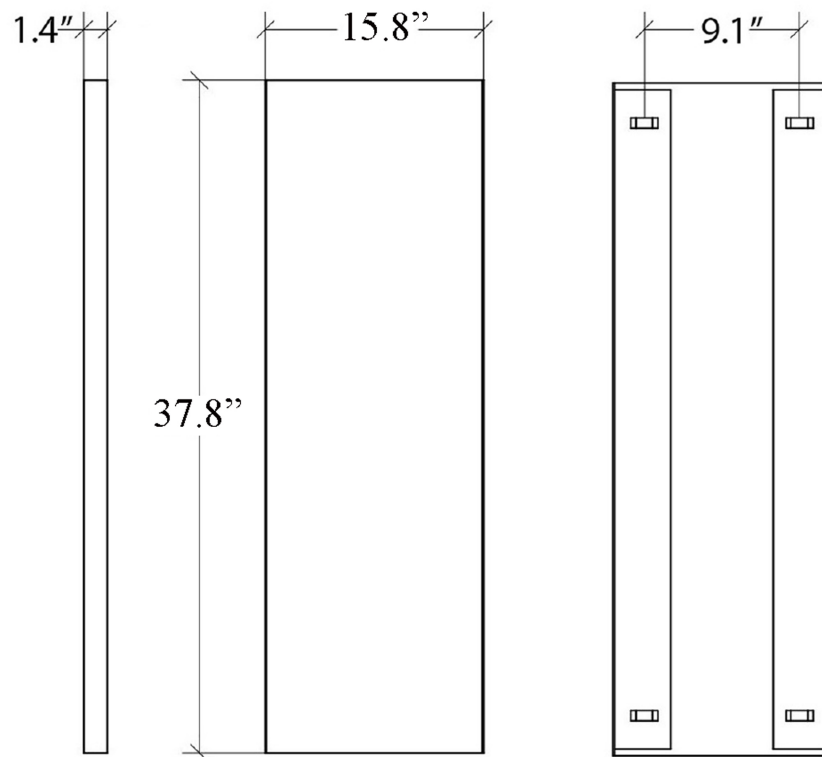

Finishes:

-  White
-  Red
-  Rust
-  Orange
-  Fuchsia
-  Dark Grey

* WS Bath Collections reserves the right to revise dimensions or information on this sheet without notice

Collection
Speci

Model |
Speci 5673

Dimensions Metric
1 inch = 2.54 cm
1 inch = 25.4 mm

1051 Lea Drive - Collegeville, PA 19426
Tel. 215 513 9400 - Fax 610 831 0215
www.ws bathcollections.com - info@ws bathcollections.com

Product Specs Sheets

Collection
Speci

Model |
Ur gek7895

Dimensions Metric

1 inch = 2.54 cm
1 inch = 25.4 mm

WS[®]
BATH
COLLECTIONS

1051 Lea Drive - Collegeville, PA 19426
Tel. 215 513 9400 - Fax 610 831 0215
www.ws bathcollections.com - info@ws bathcollections.com