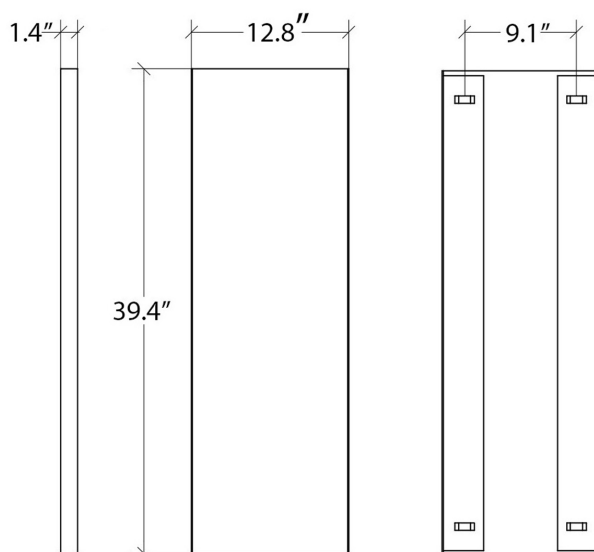

Collection  
Speci

Model |  
Speci 5673

Dimensions Metric

1 inch = 2.54 cm  
1 inch = 25.4 mm

**WS**<sup>®</sup>  
BATH  
COLLECTIONS

1051 Lea Drive - Collegeville, PA 19426  
Tel. 215 513 9400 - Fax 610 831 0215