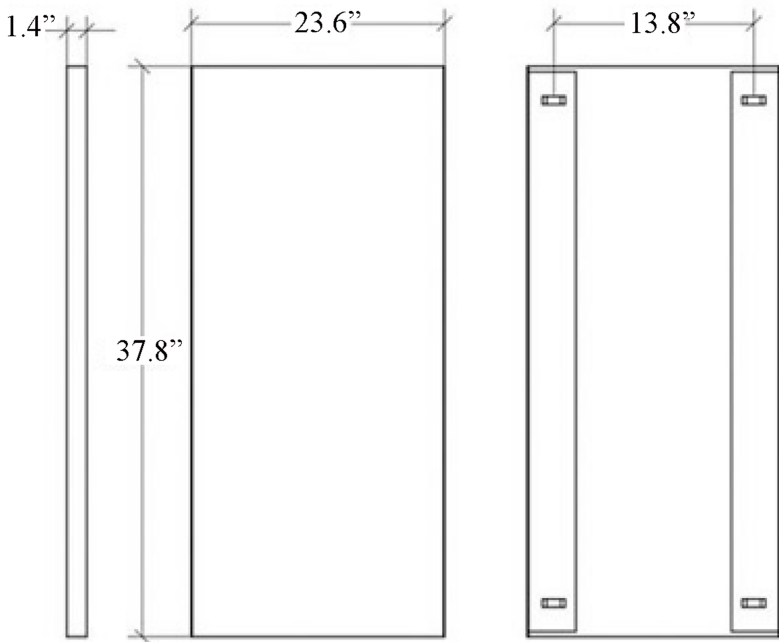

Speci 5676

Features

- Wall Mirror
- Available in 5 Finishes: White, Red, Fuchsia, Black and Dark Grey
- Powder Coated Aluminum Base
- Made in Italy

SKU# | Option:

- Speci 5676.09 | White
- Speci 5676.11 | Red
- Speci 5676.16 | Fuchsia
- Speci 5676.17 | Grey
- Speci 5676.18 | Black

Finishes:

-  White
-  Red
-  Fuchsia
-  Black
-  Dark Grey

* WS Bath Collections reserves the right to revise dimensions or information on this sheet without notice

| | | | |
|----------------------------|------------------------------|--|---|
| Collection Speci | Model Speci 5676 | Dimensions Metric <i>1 inch = 2.54 cm</i> <i>1 inch = 25.4 mm</i> |  1051 Lea Drive - Collegeville, PA 19426 Tel. 215 513 9400 - Fax 610 831 0215 www.ws bathcollections.com - info@ws bathcollections.com |
|----------------------------|------------------------------|--|---|

Product Specs Sheets

Collection
Speci

Model |
Speci 5676

Dimensions Metric
1 inch = 2.54 cm
1 inch = 25.4 mm

1051 Lea Drive - Collegeville, PA 19426
Tel. 215 513 9400 - Fax 610 831 0215
www.ws bathcollections.com - info@ws bathcollections.com