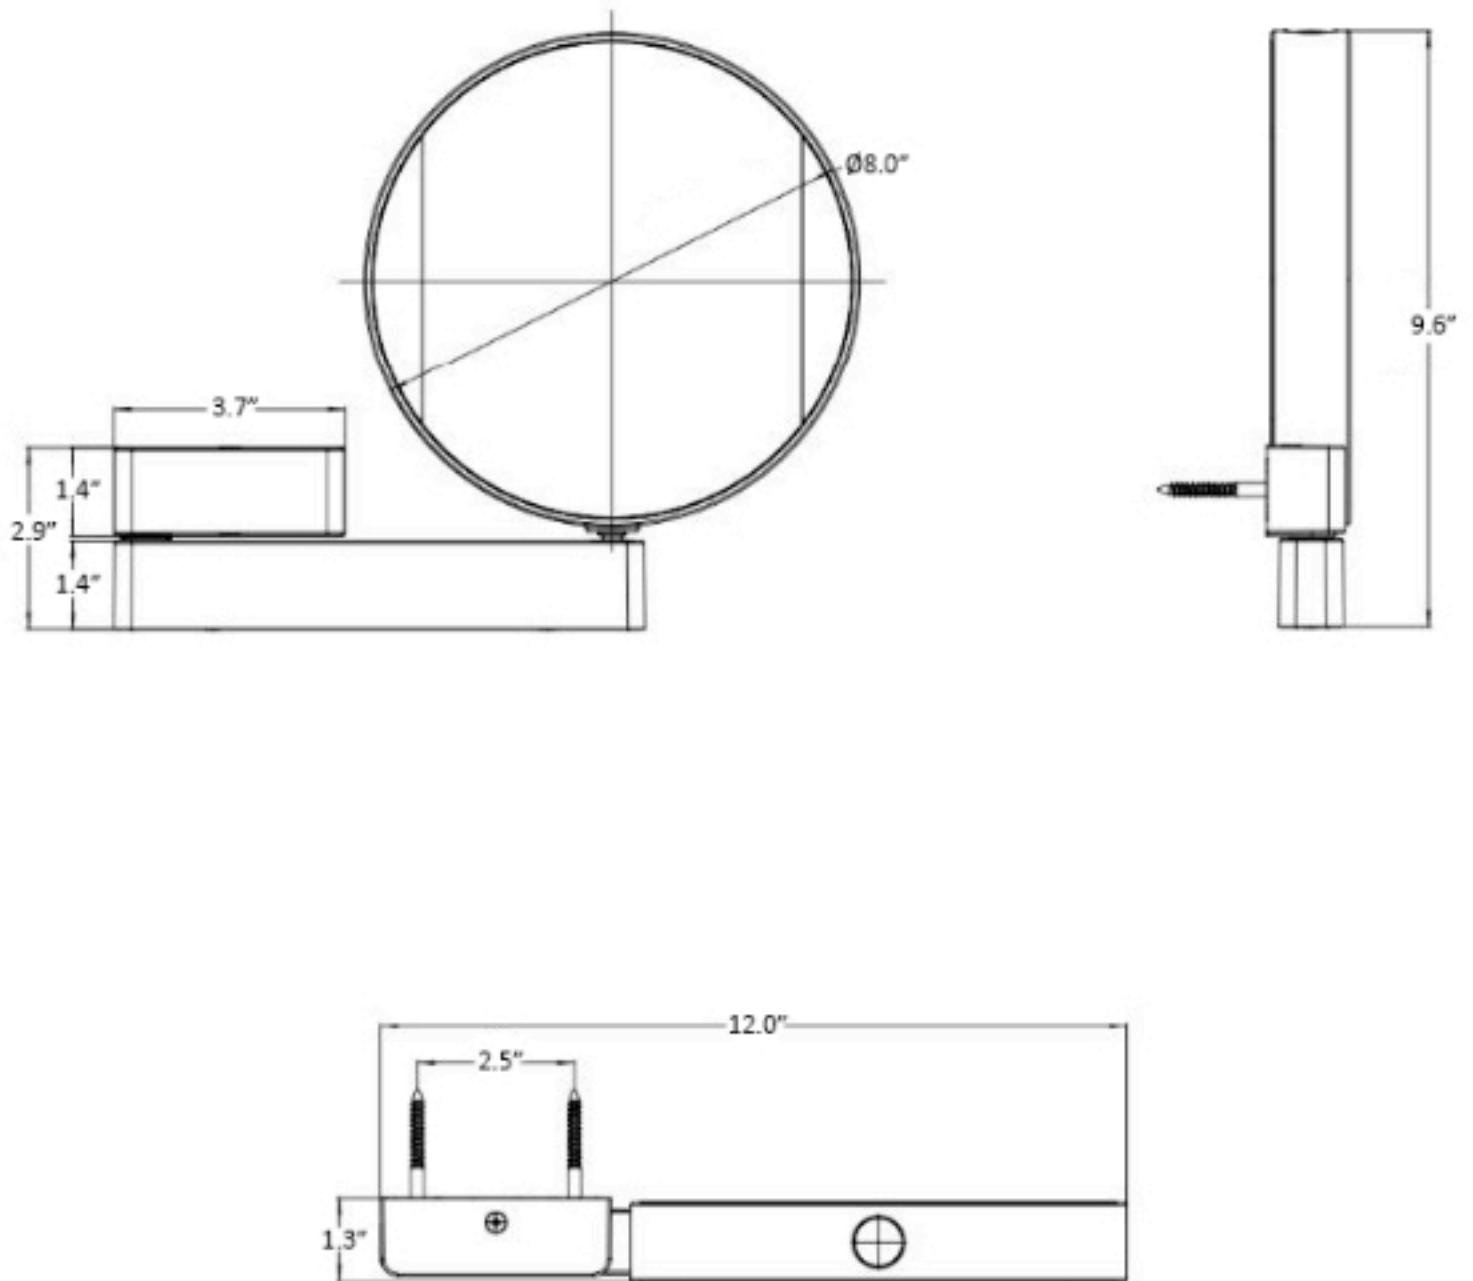

Spiegel 1095.060.17

Mirrored on both sides: Magnification: 3x and 7x, round, LED-illumination, luminous colour (cold: 6.000 K/warm: 3.000 K) continuously dimmable, on a swivel arm, with direct connection, energy efficiency class: A-A++