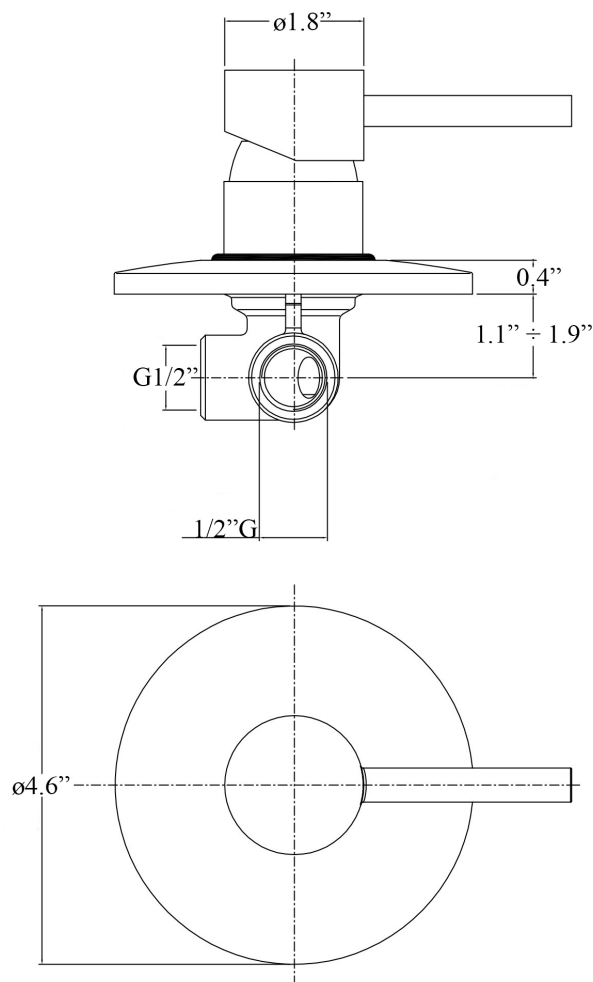

Product Specs Sheets

All connections to US standards

Collection
Stick

Model |
Stick SK 010

Dimensions Metric

1 inch = 2.54 cm
1 inch = 25.4 mm

WS[®]
BATH
COLLECTIONS

1051 Lea Drive - Collegeville, PA 19426
Tel. 215 513 9400 - Fax 610 831 0215
www.ws bathcollections.com - info@ws bathcollections.com